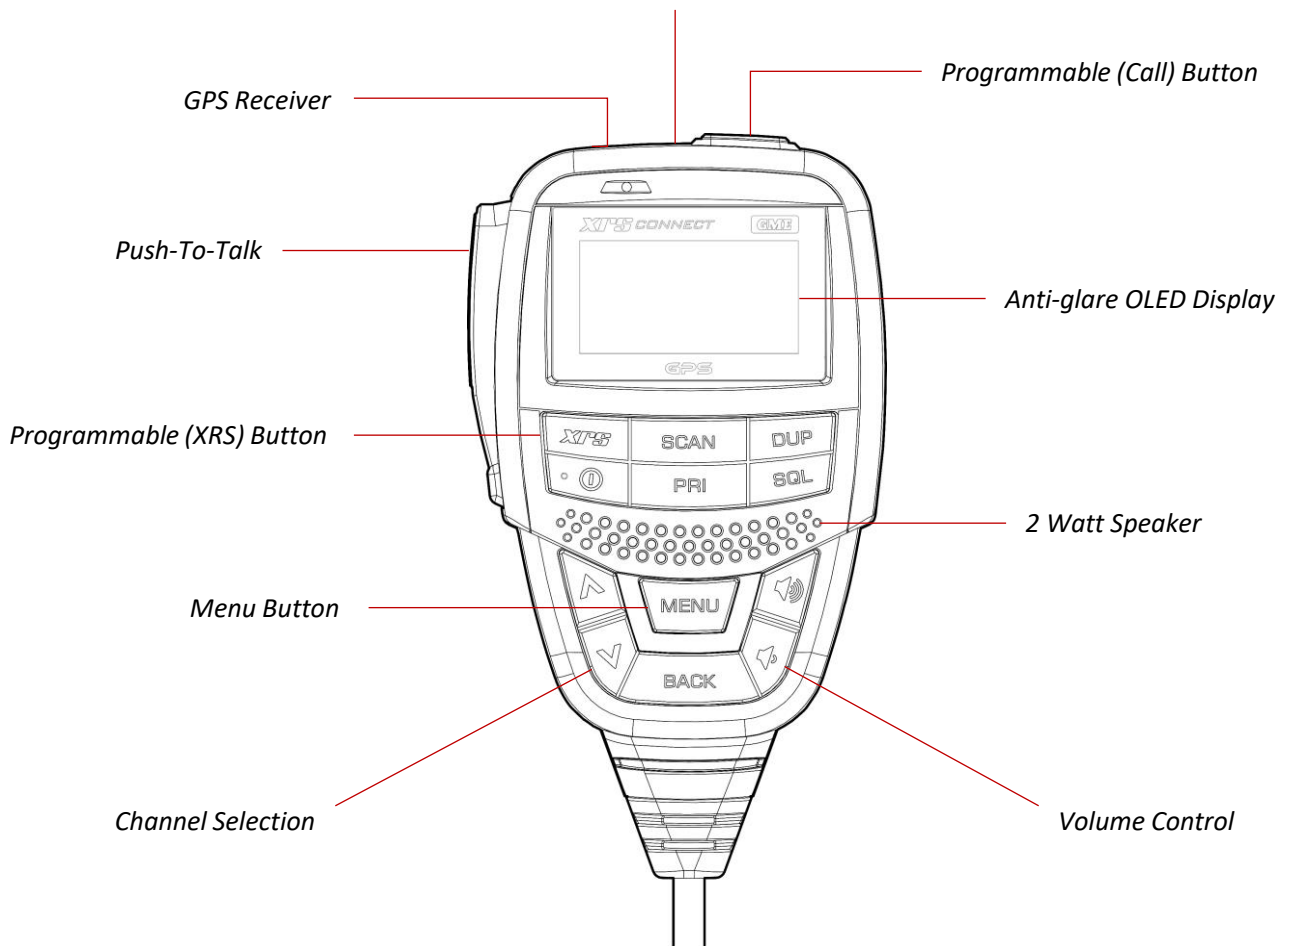

New Product Release

XRS™ Connect Touring Pack with Bluetooth® & GPS

Model Code	XRS-330CTPG
Description	XRS™ Connect Touring Pack with GPS
EAN	93 19493 31549 4
Package Dimensions	780 (W) x 255 (H) x 60mm (D)
Country of Origin	Australia
Warranty	5 Years
SRP	$699
Available From	19th May 2023

Water and Dustproof

MC668B-M

GME Pty Ltd. ABN: 93 000 346 814 ACN: 000 346 814

gme.net.au T: (02) 8867 6000 | F: (02) 8867 6199 | Sales: 1300 463 463 | Email: enquiries@gme.net.au
Head Office: 17 Gibbon Road, Winston Hills, NSW 2153, Australia | PO Box 96, Winston Hills, NSW 2153, Australia