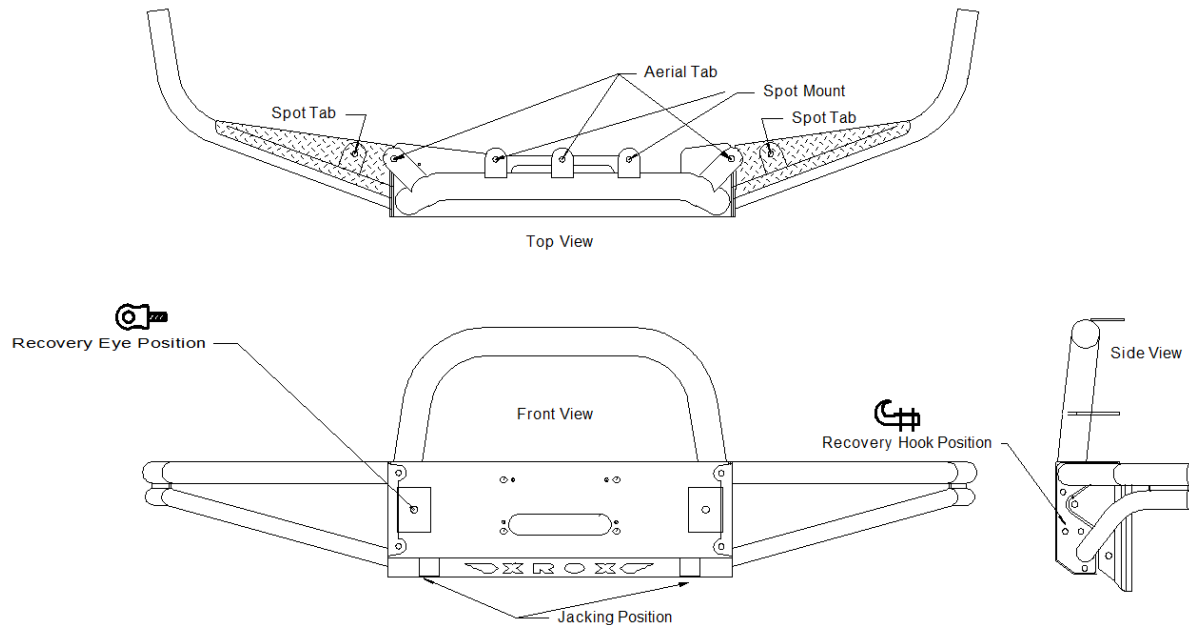

# Outback Accessories Australia

Part No. XRGU1 - XROX Steel Tube Bar

## Nissan GU Series 1,2 & 3

This bar has detachable side wings that can be replaced if damaged; plus 6 spot tab, 3 aerial tabs, 2 jacking positions, 2 recovery eye and 2 hook locations. (Recovery eyes & hooks are not provided in this kit). The bar has been developed to accept up to a 15,000Lb. Warn low mount winch, if fitting a 15,000/12,000Lb winch, the inner bottom part of the grill will need to be cut off to fit this size winch.

**This bar & fitting kit is certified as being compatible with the Air Bag system of this vehicle. The compliance sticker is to be attached to the top face of the centre section of the bar. The vehicle make and model need to be marked on the sticker with a permanent marker after it has been attached to the bar.**

### Fitting Instructions

1. Remove bumper from vehicle.
2. Press the tube inserts into the ends of the wings. Use sikaflex or similar sealant to create watertight seal, and assemble the side tube wings to the bar centre. 6) M10 bolts, washers, s/washers, nuts, 2) M12 button head allan bolts **per side** are used to bolt the front of the side wing to the centre.
3. Fit the GU mounts to the chassis. 3) M12x40x1.25 bolts (Use the OE bolts), washers, s/washers, 1) M12x35 bolt, 50x5 round washer, washer, s/washer and nut **per side**.
4. Fit the assembled tube bar to the mounts and align the bar to the vehicle. 4) M12 bolts, flat washers, s/washers and nuts **per side**. Tighten all bolts.
5. Fit the number plate with the existing screws.