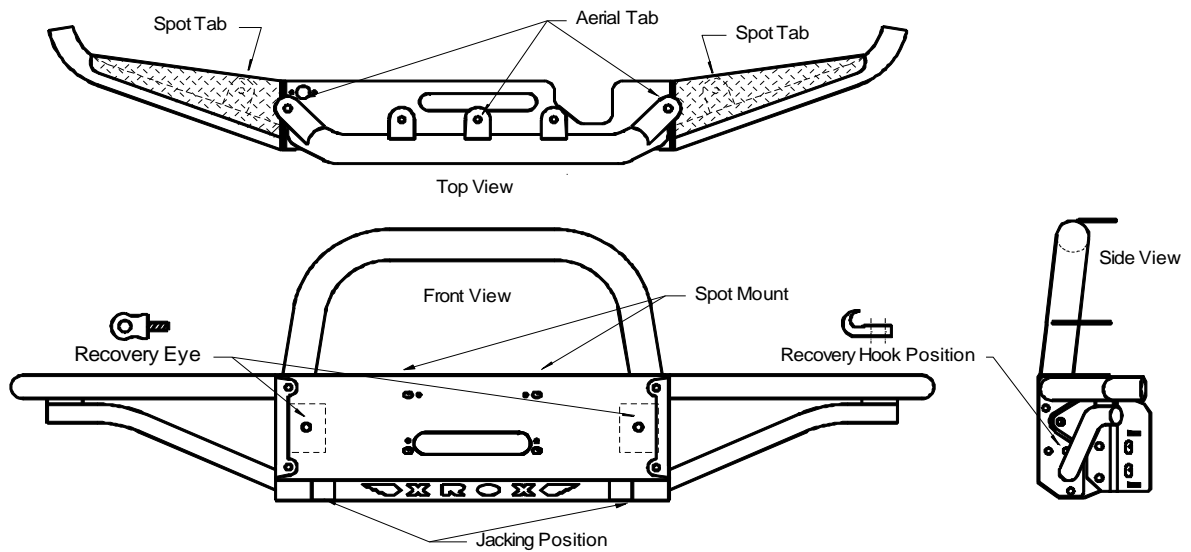

# Outback Accessories Australia

Part No. XR75 - XROX Steel Tube Bar

## Toyota 75 series - Cab Chassis & PC

This bar has detachable side wings that can be replaced if damaged; plus 6 spot tab, 3 aerial tabs, 2 jacking positions, 2 recovery eye and 2 hook locations. (Recovery eyes & hooks are not provided in this kit). The bar has been developed to accept up to a 15,000Lb. Warn low mount winch.

### Fitting Instructions

1. Remove bumper from vehicle.
2. Fit the tube inserts to the tube wing ends. Use sikaflex or similar sealant to create watertight seal, and assemble the side tube wings to the bar centre. 4) M10 bolts, flat washers, s/washers, nuts. 2) M12x30 bolts, flat washers, s/washers, nuts. 2) M12 button head allen bolts **per side** are used to bolt the front of the side wing to the centre.
3. Fit the Toyota 75 Series mounts to the chassis. 1) M12x130 bolts, flat washers, s/washers & nuts. 4) M10x30x1.25 bolts, flat washer, s/washer, **per side**.
4. Fit the assembled tube bar to the mounts and align the bar to the vehicle. 4) M12 bolts, flat washers, s/washers and nuts **per side**. Tighten all bolts.
5. Fit the number plate with the existing screws.

This XROX® tube bar comprises of both **powder coated** and **painted** parts, the side sections and centre are powder coated while the mounts are painted with a zinc enriched satin black enamel. If at any stage through the product's life the painted sections show signs of rusting, remove the rust and recoat with satin black zinc enriched enamel.