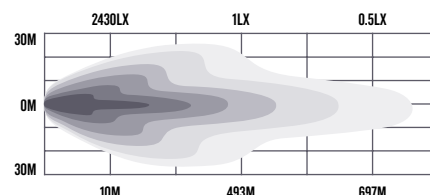

7 YEAR
WARRANTY

Roadvision's S9LK Stealth Series Driving Lights feature a warmer light colour and wider beam pattern. Perfect for larger 4wd's and trucks, the S9LK Stealth Series deliver better visibility in wet & dusty conditions, while dramatically reducing road sign flare. Featuring black mounting hardware, an innovative HALO DRL, and stylish bezel-less design, they deliver a sleek modern appearance. With 34 x 3W Osram LEDs, the S9LK Stealth Series punches out an impressive 9594lm per light and 493m of beam penetration @ 1 lux using Roadvision's Thermal Management Technology. Built to withstand the harshest conditions, the S9LK Stealth Series feature a tough yet lightweight aluminium housing and polycarbonate lens for superior performance and durability.

PART NUMBERS

RDL6900LK
9" LED Driving Light 10-30V Round 160W Combination Beam

SPECIFICATIONS

RDL6900LK

SPECIFICATIONS	RDL6900LK
BEAM PATTERN	Combination
MAXIMUM LUMENS PER LIGHT (PAIR)	9,594lm (19,188lm)
MAXIMUM LUX @ 10M PER LIGHT (PAIR)	2,430lx (4,860lx)
MAXIMUM BEAM DISTANCE @ 0.5LX PER LIGHT (PAIR)	493m (697m)
MAXIMUM BEAM DISTANCE @ 1LX PER LIGHT (PAIR)	697m (986m)
INPUT VOLTAGE	10-30VDC
MAXIMUM WATTS	160W
NUMBER OF LEDS	34 x 3W Osram
CURRENT DRAW @ 13.8V	11.64 Amps
LENS CONSTRUCTION	Polycarbonate
HOUSING CONSTRUCTION	Die-Cast Aluminium
WIRING	2 Pin Deutsch Plug
DIMENSIONS AXBXC	238 x 87 x 249mm