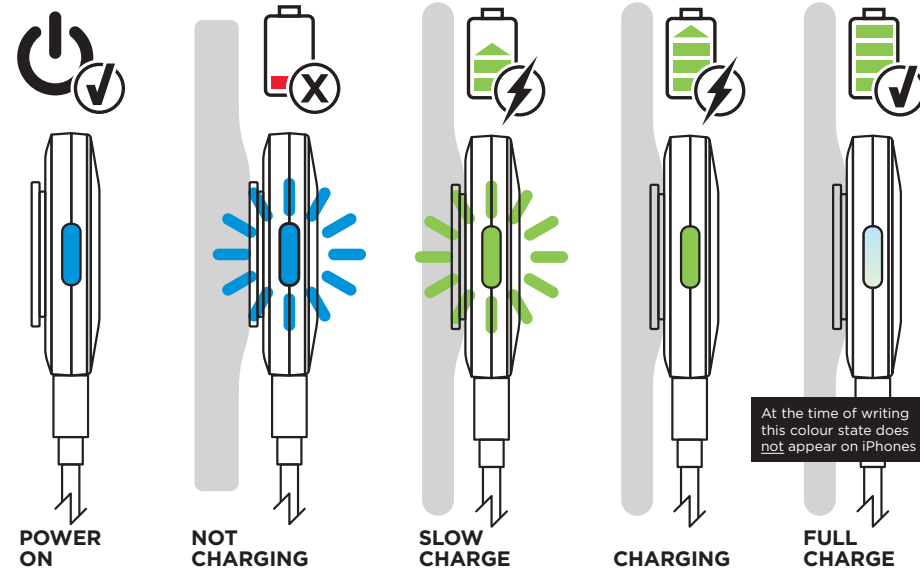

WIRELESS CHARGING HEAD

INSTRUCTIONS

ATTACHING WIRELESS CHARGING HEAD TO DESK MOUNT

ATTACHING WIRELESS CHARGING HEAD TO CAR MOUNT

ATTACHING YOUR QUAD LOCK CASE

WHAT DO THESE LIGHTS MEAN?

TURNING OFF INDICATOR LEDS