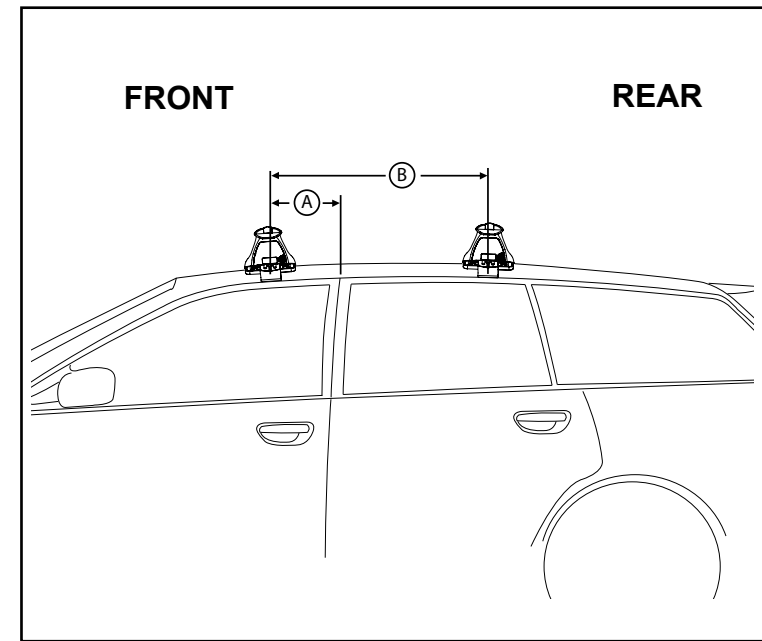

IDENTIFICATION CHART

VA crossbar

DA crossbar

EURO crossbar

HD crossbar

Vehicle	Date	Crossbar	FRONT CROSSBAR					REAR CROSSBAR					
			Front Right Pad/ Clamp	Front Left Pad/ Clamp	Measurement strip length per side	Measurement strip length per side	Measurement Distance (x)	Foot plate arrow direction	Rear Right Pad/ Clamp	Rear Left Pad/ Clamp	Measurement strip length per side	Measurement strip length per side	Measurement Distance (x)
Subaru Liberty BR 4dr wagon	09/09-12/14	1260mm	142697 SUB0256	142696 SUB0256	197mm	84mm	1042mm / 41,1/32"	OUT	M368 SUB0256	180mm	67mm	1008mm / 39,11/16"	OUT
			Pad Arrow FORWARD						Pad Arrow FORWARD				
Subaru Legacy BR 4dr wagon	10-14	1260mm	142697 SUB0256	142696 SUB0256	197mm	84mm	1042mm / 41,1/32"	OUT	M368 SUB0256	180mm	67mm	1008mm / 39,11/16"	OUT
			Pad Arrow FORWARD						Pad Arrow FORWARD				

Measurement A: CENTRE of door jamb to CENTRE arrow of leg foot plate.

Measurement B: CENTRE of Front leg foot plate arrow to CENTRE of Rear leg foot plate arrow.

Carrying capacity: Roof rack is rated to 75kg. Please refer to manufacturers handbook for your vehicles maximum roof load capacity. Always use the lower of the two figures.

If your vehicle is not listed on this fitting instruction please refer to your countries Rhino-Rack web site for the latest information.

VEHICLE	Date	Measurement A	Measurement B	Load Rating (includes racks 5kg/ 11lbs)
Subaru Liberty BR 4dr wagon	09/09-12/14	250mm / 9,27/32"	750mm / 29,17/32"	75kg / 165lbs
Subaru Legacy BR 4dr wagon	10-14	250mm / 9,27/32"	750mm / 29,17/32"	75kg / 165lbs