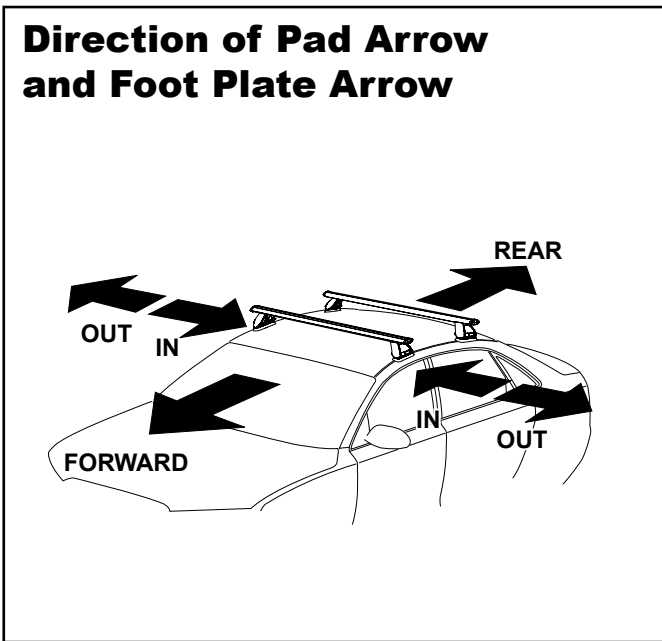

Measurement A: CENTRE of door jamb to CENTRE arrow of leg foot plate.

Measurement B: CENTRE of Front leg foot plate arrow to CENTRE of Rear leg foot plate arrow.

Carrying capacity: Roof rack is rated to 75kg. Please refer to manufacturers handbook for your vehicles maximum roof load capacity. Always use the lower of the two figures.

If your vehicle is not listed on this fitting instruction please refer to your countries Rhino-Rack web site for the latest information.

VEHICLE	Date	Measurement A	Measurement B	Load Rating (includes racks 5kg/ 11lbs)
Subaru Liberty BR 4dr wagon	09/09-12/14	250mm / 9,27/32"	750mm / 29,17/32"	75kg / 165lbs
Subaru Legacy BR 4dr wagon	10-14	250mm / 9,27/32"	750mm / 29,17/32"	75kg / 165lbs