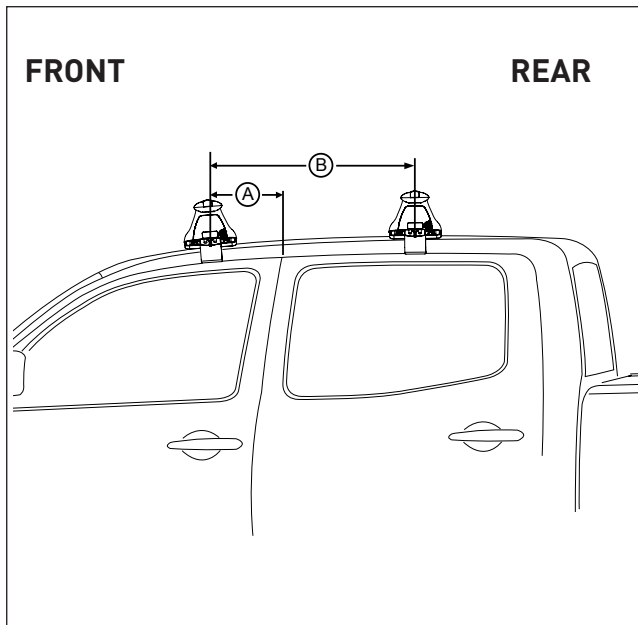

DK294 Rhino-Rack VA, Aero, Euro & HD crossbar Instruction

Measurement A: CENTRE of door jamb to CENTRE arrow of leg foot plate.

Measurement B: CENTRE of Front leg foot plate arrow to CENTRE of Rear leg foot plate arrow.

If your vehicle is not listed on this fitting instruction please refer to your countries Rhino-Rack web site for the latest information.

VEHICLE	Date	Measurement A	Measurement B	Measurement C	System Load Rating (includes racks 5kg/ 11lbs) (2.5kg / 5lbs for front/rear bar only)
Ford Ranger PX Double Cab	2011-	200mm / 7,7/8"	800mm / 31,1/2"	N/A	Up to 75kg / 165lbs*
Ford Ranger PX Double Cab (single FRONT bar)	2011-	200mm / 7,7/8"	N/A	N/A	Up to 35kg / 77lbs*
Ford Ranger PX Double Cab (single REAR bar)	2011-	N/A	N/A	600mm / 23,5/8"	Up to 35kg / 77lbs*
Mazda BT50 Gen2 Dual Cab	2011- 2020	200mm / 7,7/8"	800mm / 31,1/2"	N/A	Up to 75kg / 165lbs*
Mazda BT50 Gen2 Dual Cab (single FRONT bar)	2011- 2020	200mm / 7,7/8"	N/A	N/A	Up to 35kg / 77lbs*
Mazda BT50 Gen2 Dual Cab (single REAR bar)	2011- 2020	N/A	N/A	600mm / 23,5/8"	Up to 35kg / 77lbs*

*System Load Rating: Roof rack is rated to 75kg. Please refer to manufacturers handbook for your vehicles maximum roof load capacity. Always use the lower of the two figures.