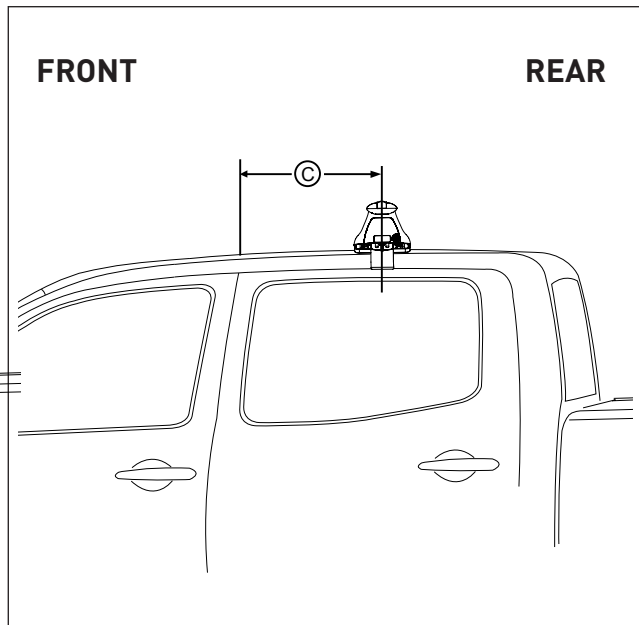

DK294 Rhino-Rack VA, Aero, Euro & HD crossbar Instruction

Measurement A: CENTRE of door jamb to CENTRE arrow of leg foot plate.

Measurement B: CENTRE of Front leg foot plate arrow to CENTRE of Rear leg foot plate arrow.

If your vehicle is not listed on this fitting instruction please refer to your countries Rhino-Rack web site for the latest information.

VEHICLE	Date	Measurement A	Measurement B	Measurement C	System Load Rating (includes racks 5kg/ 11lbs) (2.5kg / 5lbs for front/rear bar only)
Ford Ranger PX Double Cab	2011-	200mm / 7,7/8"	800mm / 31,1/2"	N/A	Up to 75kg / 165lbs*
Ford Ranger PX Double Cab (single FRONT bar)	2011-	200mm / 7,7/8"	N/A	N/A	Up to 35kg / 77lbs*
Ford Ranger PX Double Cab (single REAR bar)	2011-	N/A	N/A	600mm / 23,5/8"	Up to 35kg / 77lbs*
Mazda BT50 Gen2 Dual Cab	2011- 2020	200mm / 7,7/8"	800mm / 31,1/2"	N/A	Up to 75kg / 165lbs*
Mazda BT50 Gen2 Dual Cab (single FRONT bar)	2011- 2020	200mm / 7,7/8"	N/A	N/A	Up to 35kg / 77lbs*
Mazda BT50 Gen2 Dual Cab (single REAR bar)	2011- 2020	N/A	N/A	600mm / 23,5/8"	Up to 35kg / 77lbs*

*System Load Rating: Roof rack is rated to 75kg. Please refer to manufacturers handbook for your vehicles maximum roof load capacity. Always use the lower of the two figures.