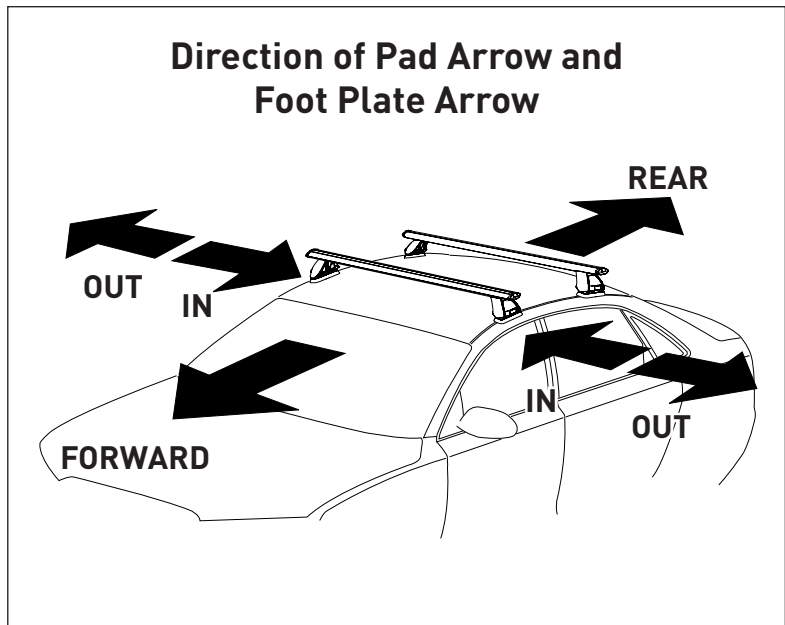

DK294 Rhino-Rack VA, Aero, Euro & HD crossbar Instruction

Measurement A: CENTRE of door jamb to CENTRE arrow of leg foot plate.

Measurement B: CENTRE of Front leg foot plate arrow to CENTRE of Rear leg foot plate arrow.

If your vehicle is not listed on this fitting instruction please refer to your countries Rhino-Rack web site for the latest information.

VEHICLE	Date	Measurement A	Measurement B	Measurement C	System Load Rating (includes racks 5kg/ 11lbs) (2.5kg / 5lbs for front/rear bar only)
Ford Ranger PX Double Cab	2011-	200mm / 7,7/8"	800mm / 31,1/2"	N/A	Up to 75kg / 165lbs*
Ford Ranger PX Double Cab (single FRONT bar)	2011-	200mm / 7,7/8"	N/A	N/A	Up to 35kg / 77lbs*
Ford Ranger PX Double Cab (single REAR bar)	2011-	N/A	N/A	600mm / 23,5/8"	Up to 35kg / 77lbs*
Mazda BT50 Gen2 Dual Cab	2011- 2020	200mm / 7,7/8"	800mm / 31,1/2"	N/A	Up to 75kg / 165lbs*
Mazda BT50 Gen2 Dual Cab (single FRONT bar)	2011- 2020	200mm / 7,7/8"	N/A	N/A	Up to 35kg / 77lbs*
Mazda BT50 Gen2 Dual Cab (single REAR bar)	2011- 2020	N/A	N/A	600mm / 23,5/8"	Up to 35kg / 77lbs*

*System Load Rating: Roof rack is rated to 75kg. Please refer to manufacturers handbook for your vehicles maximum roof load capacity. Always use the lower of the two figures.