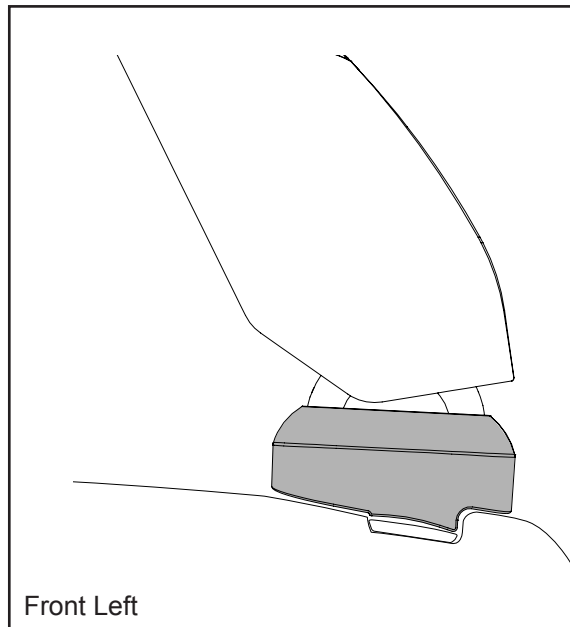

Vehicle	Date	Crossbar	FRONT CROSSBAR					REAR CROSSBAR						
			Front Right Pad/ Clamp	Front Left Pad/ Clamp	Measurement strip length per side	Measurement strip length per side	Measurement Distance (x)	Foot plate arrow direction	Rear Right Pad/ Clamp	Rear Left Pad/ Clamp	Measurement strip length per side	Measurement strip length per side	Measurement Distance (x)	Foot plate arrow direction
Kia Rio5 JB 5dr hatch	06-11	1180mm	M282 SUB0370	M281 SUB0370	159mm	104mm	886mm / 34,7/8"	OUT	M284 SUB0263	M283 SUB0263	142mm	87mm	852mm / 33,35/64"	OUT
			Arrow FORWARD						Arrow FORWARD					
Kia Rio JB 5dr hatch	08/05-08/11	1180mm	M282 SUB0370	M281 SUB0370	159mm	104mm	886mm / 34,7/8"	OUT	M284 SUB0263	M283 SUB0263	142mm	87mm	852mm / 33,35/64"	OUT
			Arrow FORWARD						Arrow FORWARD					

DK236 Rhino-Rack VA, Aero, Euro & HD crossbar instruction

Measurement A: CENTRE of door jamb to CENTRE arrow of leg foot plate.

Measurement B: CENTRE of Front leg foot plate arrow to CENTRE of Rear leg foot plate arrow.

Carrying capacity: Roof rack is rated to 75kg. Please refer to manufacturers handbook for your vehicles maximum roof load capacity. Always use the lower of the two figures.

If your vehicle is not listed on this fitting instruction please refer to your countries Rhino-Rack web site for the latest information.

Fitting note:

Pad M281, FRONT Left arrow forward.

Pad M283, REAR Left arrow forward.

Pad M282, FRONT Right arrow forward.

Pad M284, REAR Right arrow forward.

VEHICLE	Date	Measurement A	Measurement B	Load Rating (includes racks 5kg/ 11lbs)
Kia Rio5 JB 5dr hatch	06-11	250mm / 9,27/32"	700mm / 27,9/16"	60kg / 132lbs
Kia Rio JB 5dr hatch	08/05-08/11	250mm / 9,27/32"	700mm / 27,9/16"	60kg / 132lbs