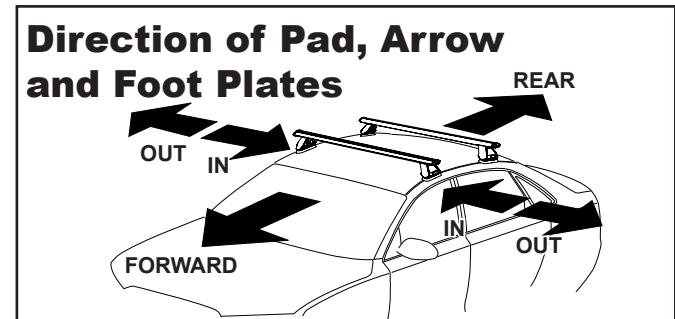

DK236 Rhino-Rack VA, Aero, Euro & HD crossbar instruction

Measurement A: CENTRE of door jamb to CENTRE arrow of leg foot plate.

Measurement B: CENTRE of Front leg foot plate arrow to CENTRE of Rear leg foot plate arrow.

Fitting note:

Pad M281, FRONT Left arrow forward.

Pad M283, REAR Left arrow forward.

Pad M282, FRONT Right arrow forward.

Pad M284, REAR Right arrow forward.

VEHICLE	Date	Measurement A	Measurement B	Load Rating (includes racks 5kg/ 11lbs)
Kia Rio5 JB 5dr hatch	06-11	250mm / 9,27/32"	700mm / 27,9/16"	60kg / 132lbs
Kia Rio JB 5dr hatch	08/05-08/11	250mm / 9,27/32"	700mm / 27,9/16"	60kg / 132lbs