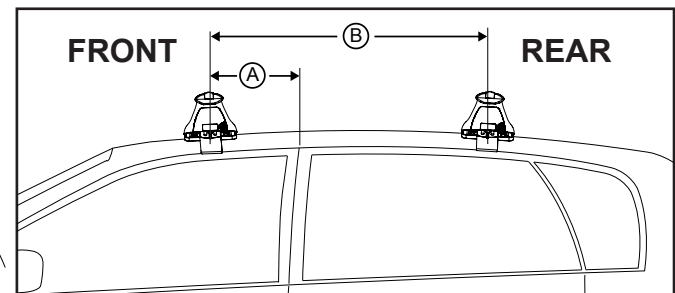

Vehicle	Date	Crossbar	FRONT CROSSBAR					REAR CROSSBAR						
			Front Right Pad/ Clamp	Front Left Pad/ Clamp	Measurement strip length per side	Measurement strip length per side	Measurement Distance (x)	Foot plate arrow direction	Rear Right Pad/ Clamp	Rear Left Pad/ Clamp	Measurement strip length per side	Measurement strip length per side	Measurement Distance (x)	Foot plate arrow direction
Kia Rio5 JB 5dr hatch	06-11	1180mm	M282 SUB0370	M281 SUB0370	159mm	104mm	886mm / 34,7/8"	OUT	M284 SUB0263	M283 SUB0263	142mm	87mm	852mm / 33,35/64"	OUT
			Arrow FORWARD						Arrow FORWARD					
Kia Rio JB 5dr hatch	08/05-08/11	1180mm	M282 SUB0370	M281 SUB0370	159mm	104mm	886mm / 34,7/8"	OUT	M284 SUB0263	M283 SUB0263	142mm	87mm	852mm / 33,35/64"	OUT
			Arrow FORWARD						Arrow FORWARD					

DK236 Rhino-Rack VA, Aero, Euro & HD crossbar instruction

Measurement A: CENTRE of door jamb to CENTRE arrow of leg foot plate.

Measurement B: CENTRE of Front leg foot plate arrow to CENTRE of Rear leg foot plate arrow.

Carrying capacity: Roof rack is rated to 75kg. Please refer to manufacturers handbook for your vehicles maximum roof load capacity. Always use the lower of the two figures.

If your vehicle is not listed on this fitting instruction please refer to your countries Rhino-Rack web site for the latest information.

Fitting note:

Pad M281, FRONT Left arrow forward.

Pad M283, REAR Left arrow forward.

Pad M282, FRONT Right arrow forward.

Pad M284, REAR Right arrow forward.

VEHICLE	Date	Measurement A	Measurement B	Load Rating (includes racks 5kg/ 11lbs)
Kia Rio5 JB 5dr hatch	06-11	250mm / 9,27/32"	700mm / 27,9/16"	60kg / 132lbs
Kia Rio JB 5dr hatch	08/05-08/11	250mm / 9,27/32"	700mm / 27,9/16"	60kg / 132lbs