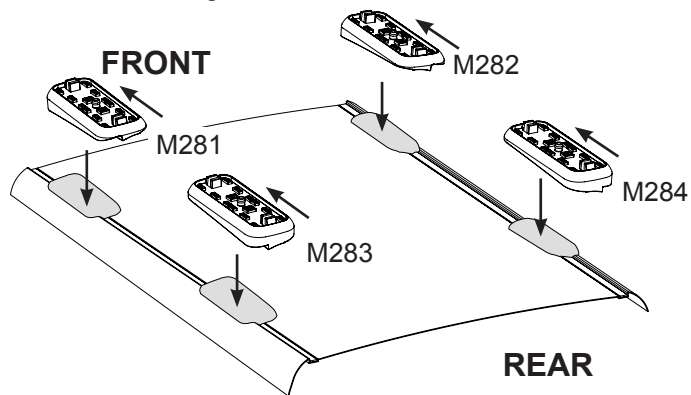

Vehicle	Date	Crossbar	FRONT CROSSBAR					REAR CROSSBAR						
			Front Right Pad/ Clamp	Front Left Pad/ Clamp	Measurement strip length per side	Measurement strip length per side	Measurement Distance (x)	Foot plate arrow direction	Rear Right Pad/ Clamp	Rear Left Pad/ Clamp	Measurement strip length per side	Measurement strip length per side	Measurement Distance (x)	Foot plate arrow direction
Kia Rio5 JB 5dr hatch	06-11	1180mm	M282 SUB0370	M281 SUB0370	159mm	104mm	886mm / 34,7/8"	OUT	M284 SUB0263	M283 SUB0263	142mm	87mm	852mm / 33,35/64"	OUT
			Arrow FORWARD						Arrow FORWARD					
Kia Rio JB 5dr hatch	08/05-08/11	1180mm	M282 SUB0370	M281 SUB0370	159mm	104mm	886mm / 34,7/8"	OUT	M284 SUB0263	M283 SUB0263	142mm	87mm	852mm / 33,35/64"	OUT
			Arrow FORWARD						Arrow FORWARD					

DK236 Rhino-Rack VA, Aero, Euro & HD crossbar instruction

Measurement A: CENTRE of door jamb to CENTRE arrow of leg foot plate.

Measurement B: CENTRE of Front leg foot plate arrow to CENTRE of Rear leg foot plate arrow.

Carrying capacity: Roof rack is rated to 75kg. Please refer to manufacturers handbook for your vehicles maximum roof load capacity. Always use the lower of the two figures.

If your vehicle is not listed on this fitting instruction please refer to your countries Rhino-Rack web site for the latest information.

Fitting note:

Pad M281, FRONT Left arrow forward.

Pad M283, REAR Left arrow forward.

Pad M282, FRONT Right arrow forward.

Pad M284, REAR Right arrow forward.

VEHICLE	Date	Measurement A	Measurement B	Load Rating (includes racks 5kg/ 11lbs)
Kia Rio5 JB 5dr hatch	06-11	250mm / 9,27/32"	700mm / 27,9/16"	60kg / 132lbs
Kia Rio JB 5dr hatch	08/05-08/11	250mm / 9,27/32"	700mm / 27,9/16"	60kg / 132lbs