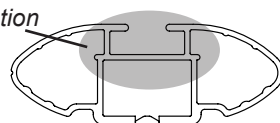

DK236 Rhino-Rack VA, Aero, Euro & HD crossbar instruction

IDENTIFICATION CHART

VA crossbar

AERO crossbar

EURO crossbar

HD crossbar

FRONT CROSSBAR

REAR CROSSBAR

Vehicle	Date	Crossbar	FRONT CROSSBAR					REAR CROSSBAR						
			Front Right Pad/ Clamp	Front Left Pad/ Clamp	Measurement strip length per side	Measurement strip length per side	Measurement Distance (x)	Foot plate arrow direction	Rear Right Pad/ Clamp	Rear Left Pad/ Clamp	Measurement strip length per side	Measurement strip length per side	Measurement Distance (x)	Foot plate arrow direction
Kia Rio5 JB 5dr hatch	06-11	1180mm	M282 SUB0370	M281 SUB0370	159mm	104mm	886mm / 34,7/8"	OUT	M284 SUB0263	M283 SUB0263	142mm	87mm	852mm / 33,35/64"	OUT
			Arrow FORWARD						Arrow FORWARD					
Kia Rio JB 5dr hatch	08/05-08/11	1180mm	M282 SUB0370	M281 SUB0370	159mm	104mm	886mm / 34,7/8"	OUT	M284 SUB0263	M283 SUB0263	142mm	87mm	852mm / 33,35/64"	OUT
			Arrow FORWARD						Arrow FORWARD					

DK236 Rhino-Rack VA, Aero, Euro & HD crossbar instruction

Measurement A: CENTRE of door jamb to CENTRE arrow of leg foot plate.

Measurement B: CENTRE of Front leg foot plate arrow to CENTRE of Rear leg foot plate arrow.

Fitting note:

Pad M281, FRONT Left arrow forward.

Pad M283, REAR Left arrow forward.

Pad M282, FRONT Right arrow forward.

Pad M284, REAR Right arrow forward.

VEHICLE	Date	Measurement A	Measurement B	Load Rating (includes racks 5kg/ 11lbs)
Kia Rio5 JB 5dr hatch	06-11	250mm / 9,27/32"	700mm / 27,9/16"	60kg / 132lbs
Kia Rio JB 5dr hatch	08/05-08/11	250mm / 9,27/32"	700mm / 27,9/16"	60kg / 132lbs