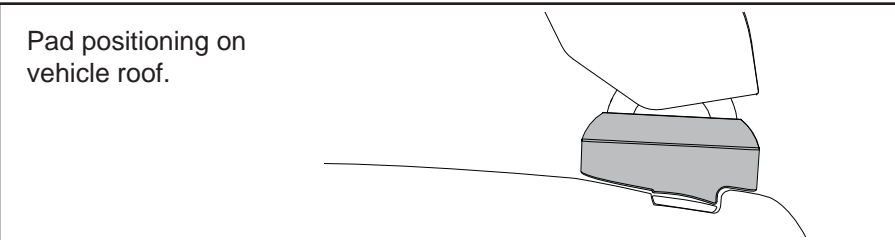

Rhino-Rack 2500 Series - DK195 instruction

CONTROLLED

Measurement A: CENTRE of door jamb to CENTRE arrow of leg foot plate.

Measurement B: CENTRE of Front leg foot plate arrow to CENTRE of Rear leg foot plate arrow.

Carrying capacity: Roof rack is rated up to 75kg. Please refer to manufacturers handbook for your vehicles maximum roof load capacity. Always use the lower of the two figures.

If your vehicle is not listed on this fitting instruction please refer to your countries Rhino-Rack web site for the latest information.

- Pad M281, FRONT Left. Arrow forward.
- Pad M282, FRONT Right. Arrow forward.
- Pad M283, REAR Left. Arrow forward.
- Pad M284, REAR Right. Arrow forward.

VEHICLE	Date	Measurement A	Measurement B	Load Rating up to (includes racks 5kg/ 11lbs)
Toyota Prius 5dr Hatch (ZVW30R)	09-15	270mm / 10,5/8"	700mm / 27,9/16"	50kg / 110lbs
Toyota Prius v 5dr Wagon (ZVW40R)	12-	50mm / 1,31/32"	700mm / 27,9/16"	60kg / 132lbs
Toyota Prius+ 5dr Wagon (ZVW40R)	12-	50mm / 1,31/32"	700mm / 27,9/16"	60kg / 132lbs