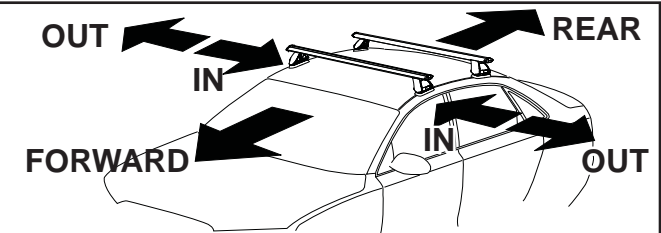

CROSSBAR IDENTIFICATION

**Instruction for
DK195
RS490
RS696**

Vehicle	Date	Crossbar	FRONT CROSSBAR					REAR CROSSBAR						
			Front Right Pad/Clamp	Front Left Pad/Clamp	Measurement strip length per side	Measurement strip length per side	Measurement Distance (x)	Foot plate arrow direction	Rear Right Pad/Clamp	Rear Left Pad/Clamp	Measurement strip length per side	Measurement strip length per side	Measurement Distance (x)	Foot plate arrow direction
Toyota Prius 5dr Hatch (ZVW30R)	09-15	1180mm	M282 SUB0261	M281 SUB0261	179mm	124mm	926mm / 36,29/64"	OUT	M284 SUB0261	M283 SUB0261	161mm	106mm	890mm / 35,3/64"	OUT
			Pad Arrow FORWARD						Pad Arrow FORWARD					
Toyota Prius v 5dr Wagon (ZVW40R)	12-	1260mm	M282 SUB0261	M281 SUB0261	141mm	28mm	930mm / 36,39/64"	OUT	M284 SUB0261	M283 SUB0261	130mm	17mm	908mm / 35,3/4"	OUT
			Pad Arrow FORWARD						Pad Arrow FORWARD					
Toyota Prius+ 5dr Wagon (ZVW40R)	12-	1260mm	M282 SUB0261	M281 SUB0261	141mm	28mm	930mm / 36,39/64"	OUT	M284 SUB0261	M283 SUB0261	130mm	17mm	908mm / 35,3/4"	OUT
			Pad Arrow FORWARD						Pad Arrow FORWARD					

NOTE:
Roof Racks not suitable for use with Panoramic Glass Roof.

Above Table relating to direction of Pad Arrow and Foot Plate Arrow.

Rhino-Rack 2500 Series - DK195 instruction

CONTROLLED

Measurement A: CENTRE of door jamb to CENTRE arrow of leg foot plate.