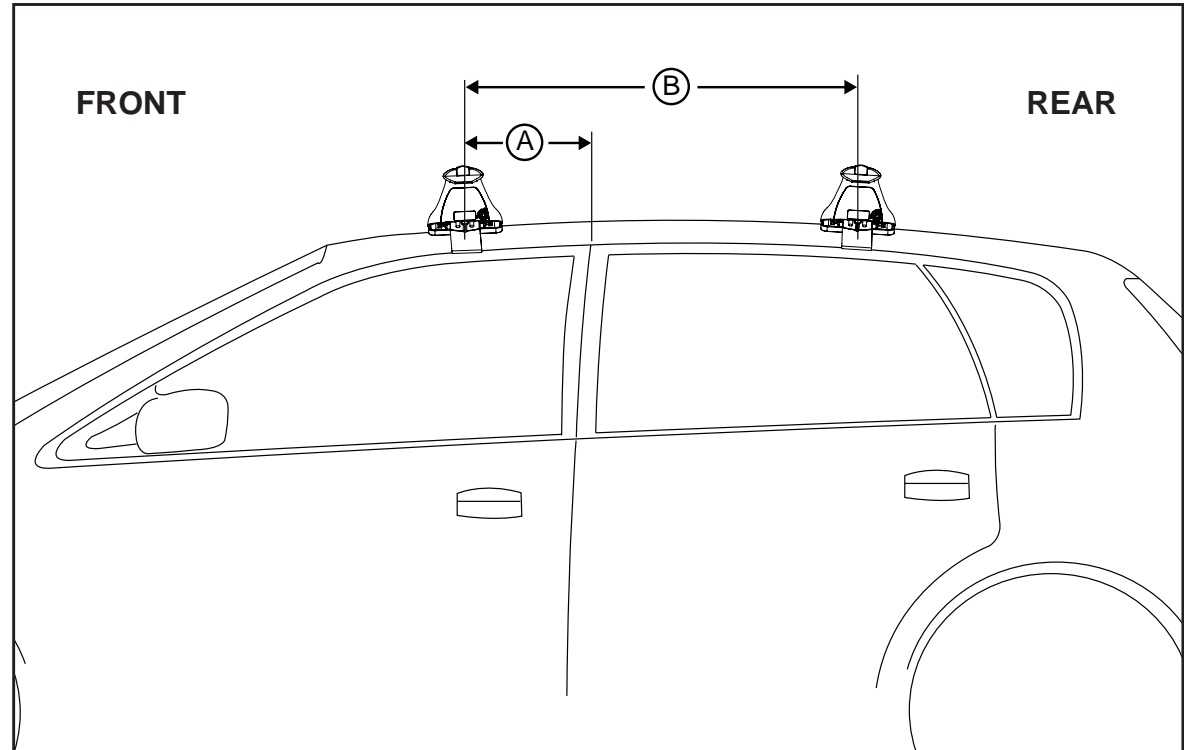

Rhino-Rack 2500 Series - DK195 instruction

CONTROLLED

Measurement A: CENTRE of door jamb to CENTRE arrow of leg foot plate.

Measurement B: CENTRE of Front leg foot plate arrow to CENTRE of Rear leg foot plate arrow.

Carrying capacity: Roof rack is rated up to 75kg. Please refer to manufacturers handbook for your vehicles maximum roof load capacity. Always use the lower of the two figures.

If your vehicle is not listed on this fitting instruction please refer to your countries Rhino-Rack web site for the latest information.

- Pad M281, FRONT Left. Arrow forward.
- Pad M282, FRONT Right. Arrow forward.
- Pad M283, REAR Left. Arrow forward.
- Pad M284, REAR Right. Arrow forward.

VEHICLE	Date	Measurement A	Measurement B	Load Rating up to (includes racks 5kg/ 11lbs)
Toyota Prius 5dr Hatch (ZVW30R)	09-15	270mm / 10,5/8"	700mm / 27,9/16"	50kg / 110lbs
Toyota Prius v 5dr Wagon (ZVW40R)	12-	50mm / 1,31/32"	700mm / 27,9/16"	60kg / 132lbs
Toyota Prius+ 5dr Wagon (ZVW40R)	12-	50mm / 1,31/32"	700mm / 27,9/16"	60kg / 132lbs