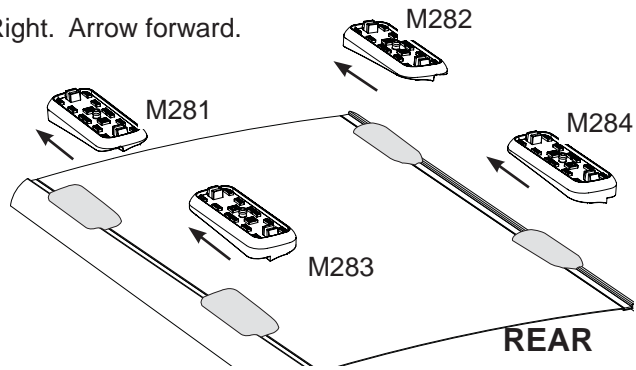

CROSSBAR IDENTIFICATION

**Instruction for
DK195
RS490
RS696**

Vehicle	Date	Crossbar	FRONT CROSSBAR					REAR CROSSBAR						
			Front Right Pad/Clamp	Front Left Pad/Clamp	Measurement strip length per side	Measurement strip length per side	Measurement Distance (x)	Foot plate arrow direction	Rear Right Pad/Clamp	Rear Left Pad/Clamp	Measurement strip length per side	Measurement strip length per side	Measurement Distance (x)	Foot plate arrow direction
Toyota Prius 5dr Hatch (ZVW30R)	09-15	1180mm	M282 SUB0261	M281 SUB0261	179mm	124mm	926mm / 36,29/64"	OUT	M284 SUB0261	M283 SUB0261	161mm	106mm	890mm / 35,3/64"	OUT
			Pad Arrow FORWARD						Pad Arrow FORWARD					
Toyota Prius v 5dr Wagon (ZVW40R)	12-	1260mm	M282 SUB0261	M281 SUB0261	141mm	28mm	930mm / 36,39/64"	OUT	M284 SUB0261	M283 SUB0261	130mm	17mm	908mm / 35,3/4"	OUT
			Pad Arrow FORWARD						Pad Arrow FORWARD					
Toyota Prius+ 5dr Wagon (ZVW40R)	12-	1260mm	M282 SUB0261	M281 SUB0261	141mm	28mm	930mm / 36,39/64"	OUT	M284 SUB0261	M283 SUB0261	130mm	17mm	908mm / 35,3/4"	OUT
			Pad Arrow FORWARD						Pad Arrow FORWARD					

NOTE:
Roof Racks not suitable for use with Panoramic Glass Roof.

Above Table relating to direction of Pad Arrow and Foot Plate Arrow.

Rhino-Rack 2500 Series - DK195 instruction

CONTROLLED

Measurement A: CENTRE of door jamb to CENTRE arrow of leg foot plate.

Measurement B: CENTRE of Front leg foot plate arrow to CENTRE of Rear leg foot plate arrow.

Carrying capacity: Roof rack is rated up to 75kg. Please refer to manufacturers handbook for your vehicles maximum roof load capacity. Always use the lower of the two figures.

If your vehicle is not listed on this fitting instruction please refer to your countries Rhino-Rack web site for the latest information.

- Pad M281, FRONT Left. Arrow forward.
- Pad M282, FRONT Right. Arrow forward.
- Pad M283, REAR Left. Arrow forward.
- Pad M284, REAR Right. Arrow forward.