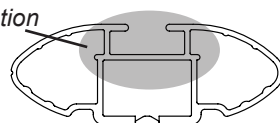

DK170 Rhino-Rack VA, Aero, Euro & HD crossbar instruction

IDENTIFICATION CHART

VA crossbar

AERO crossbar

EURO crossbar

HD crossbar

FRONT CROSSBAR

REAR CROSSBAR

Vehicle	Date	Crossbar	FRONT CROSSBAR					REAR CROSSBAR						
			Front Right Pad/Clamp	Front Left Pad/Clamp	Measurement strip length per side	Measurement strip length per side	Measurement Distance (x)	Foot plate arrow direction	Rear Right Pad/Clamp	Rear Left Pad/Clamp	Measurement strip length per side	Measurement strip length per side	Measurement Distance (x)	Foot plate arrow direction
Nissan Path-finder R51 (AU/NZ/EUR/UK/ZA)	07/05-	1375mm			151mm	96mm	1055mm / 41,17/32"	OUT			141mm (dual crossbar) 142mm (single crossbar)	86mm (dual crossbar) 87mm (single crossbar)	1045mm / 41,9/64" 1047mm / 41,7/32" (single crossbar)	OUT
Nissan Path-finder R51 (USA/CA)	05-12	1375mm			151mm	96mm	1055mm / 41,17/32"	OUT			141mm (dual crossbar) 142mm (single crossbar)	86mm (dual crossbar) 87mm (single crossbar)	1045mm / 41,9/64" 1047mm / 41,7/32" (single crossbar)	OUT

DK170 Rhino-Rack VA, Aero, Euro & HD crossbar instruction

Measurement A: CENTRE of door jamb to CENTRE arrow of leg foot plate.

Measurement B: CENTRE of Front leg foot plate arrow to CENTRE of Rear leg foot plate arrow.