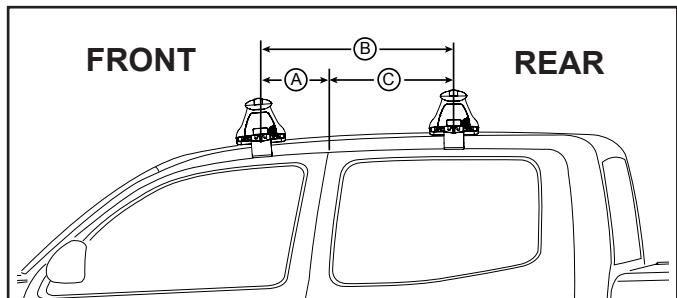

DK170 Rhino-Rack VA, Aero, Euro & HD crossbar instruction

Measurement A: CENTRE of door jamb to CENTRE arrow of leg foot plate.

Measurement B: CENTRE of Front leg foot plate arrow to CENTRE of Rear leg foot plate arrow.

Carrying capacity: Roof rack is rated to 75kg. Please refer to manufacturers handbook for your vehicles maximum roof load capacity. Always use the lower of the two figures.

If your vehicle is not listed on this fitting instruction please refer to your countries Rhino-Rack web site for the latest information.

VEHICLE	Date	Measurement A	Measurement B	Measurement C	Load Rating (includes racks 5kg/11lbs)
Nissan Pathfinder R51 (AU/NZ/EUR/UK/ZA)	07/05-	250mm / 9,27/32" (dual crossbar)	770mm / 30,5/16" (dual crossbar)	180mm / 7,3/32" (single crossbar)	75kg / 165lbs (dual crossbar) 35kg / 77lbs (single crossbar)
Nissan Pathfinder R51 (USA/CA)	05-12	250mm / 9,27/32" (dual crossbar)	770mm / 30,5/16" (dual crossbar)	180mm / 7,3/32" (single crossbar)	75kg / 165lbs (dual crossbar) 35kg / 77lbs (single crossbar)