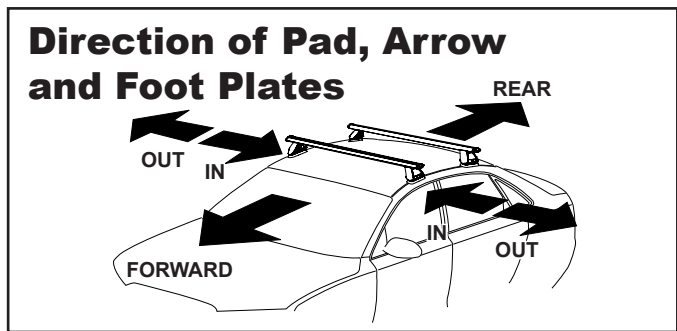

DK170 Rhino-Rack VA, Aero, Euro & HD crossbar instruction

Measurement A: CENTRE of door jamb to CENTRE arrow of leg foot plate.

Measurement B: CENTRE of Front leg foot plate arrow to CENTRE of Rear leg foot plate arrow.

Carrying capacity: Roof rack is rated to 75kg. Please refer to manufacturers handbook for your vehicles maximum roof load capacity. Always use the lower of the two figures.

If your vehicle is not listed on this fitting instruction please refer to your countries Rhino-Rack web site for the latest information.

VEHICLE	Date	Measurement A	Measurement B	Measurement C	Load Rating (includes racks 5kg/11lbs)
Nissan Pathfinder R51 (AU/NZ/EUR/UK/ZA)	07/05-	250mm / 9,27/32" (dual crossbar)	770mm / 30,5/16" (dual crossbar)	180mm / 7,3/32" (single crossbar)	75kg / 165lbs (dual crossbar) 35kg / 77lbs (single crossbar)
Nissan Pathfinder R51 (USA/CA)	05-12	250mm / 9,27/32" (dual crossbar)	770mm / 30,5/16" (dual crossbar)	180mm / 7,3/32" (single crossbar)	75kg / 165lbs (dual crossbar) 35kg / 77lbs (single crossbar)