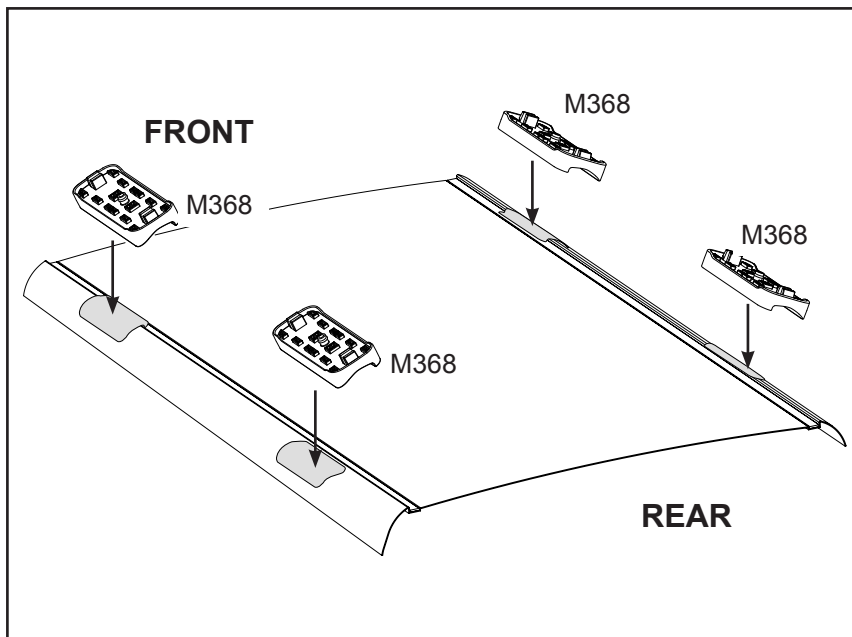

Vehicle	Date	Crossbar	FRONT CROSSBAR					REAR CROSSBAR						
			Front Right Pad/Clamp	Front Left Pad/Clamp	Measurement strip length per side	Measurement strip length per side	Measurement Distance (x)	Foot plate arrow direction	Rear Right Pad/Clamp	Rear Left Pad/Clamp	Measurement strip length per side	Measurement strip length per side	Measurement Distance (x)	Foot plate arrow direction
Nissan Path-finder R51 (AU/NZ/EUR/UK/ZA)	07/05-	1375mm			151mm	96mm	1055mm / 41,17/32"	OUT			141mm (dual crossbar) 142mm (single crossbar)	86mm (dual crossbar) 87mm (single crossbar)	1045mm / 41,9/64" 1047mm / 41,7/32" (single crossbar)	OUT
Nissan Path-finder R51 (USA/CA)	05-12	1375mm			151mm	96mm	1055mm / 41,17/32"	OUT			141mm (dual crossbar) 142mm (single crossbar)	86mm (dual crossbar) 87mm (single crossbar)	1045mm / 41,9/64" 1047mm / 41,7/32" (single crossbar)	OUT

DK170 Rhino-Rack VA, Aero, Euro & HD crossbar instruction

Measurement A: CENTRE of door jamb to CENTRE arrow of leg foot plate.

Measurement B: CENTRE of Front leg foot plate arrow to CENTRE of Rear leg foot plate arrow.

VEHICLE	Date	Measurement A	Measurement B	Measurement C	Load Rating (includes racks 5kg/11lbs)
Nissan Pathfinder R51 (AU/NZ/EUR/UK/ZA)	07/05-	250mm / 9,27/32" (dual crossbar)	770mm / 30,5/16" (dual crossbar)	180mm / 7,3/32" (single crossbar)	75kg / 165lbs (dual crossbar) 35kg / 77lbs (single crossbar)
Nissan Pathfinder R51 (USA/CA)	05-12	250mm / 9,27/32" (dual crossbar)	770mm / 30,5/16" (dual crossbar)	180mm / 7,3/32" (single crossbar)	75kg / 165lbs (dual crossbar) 35kg / 77lbs (single crossbar)