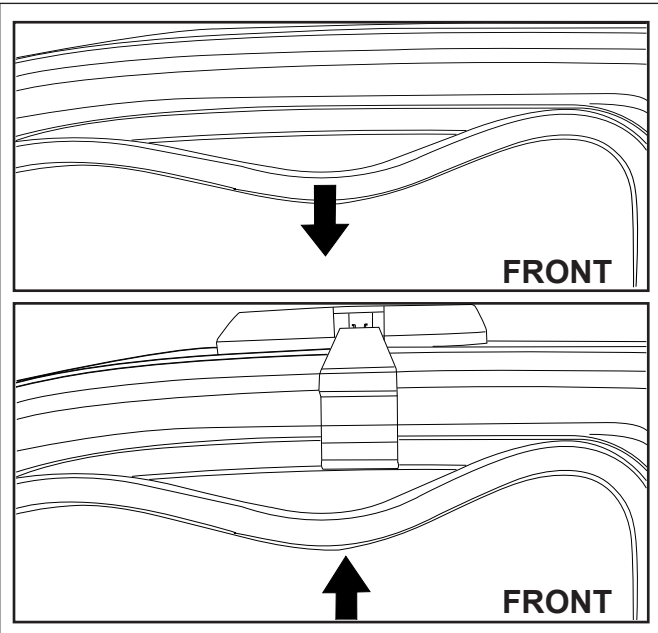

DK108 Rhino-Rack VA, Aero, Euro & HD crossbar instruction

Measurement A: CENTRE of door jamb to CENTRE arrow of leg foot plate.

Measurement B: CENTRE of Front leg foot plate arrow to CENTRE of Rear leg foot plate arrow.

Carrying capacity: Roof rack is rated to 75kg. Please refer to manufacturers handbook for your vehicles maximum roof load capacity. Always use the lower of the two figures.

If your vehicle is not listed on this fitting instruction please refer to your countries Rhino-Rack web site for the latest information.

VEHICLE	Date	Measurement A	Measurement B	Load Rating (includes racks 5kg/ 11lbs)
Nissan Navara D40 Dual Cab	11/05-	260mm / 10,15/64"	750mm / 29,17/32"	75kg / 165lbs
Nissan Frontier D40 Crew Cab	05-	260mm / 10,15/64"	750mm / 29,17/32"	75kg / 165lbs
Suzuki Equator Crew Cab	05-	260mm / 10,15/64"	750mm / 29,17/32"	75kg / 165lbs
Nissan Navara D40 (FRONT)	11/05-	260mm / 10,15/64"	-	37.5kg / 82lbs
Nissan Navara D40 (Rear)	11/05-	-	750mm / 29,17/32"	37.5kg / 82 lbs