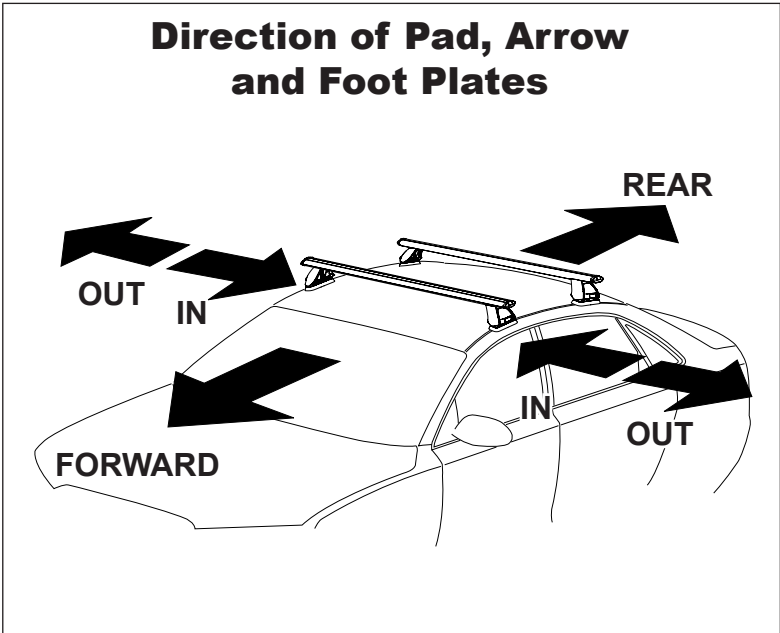

DK108 Rhino-Rack VA, Aero, Euro & HD crossbar instruction

Measurement A: CENTRE of door jamb to CENTRE arrow of leg foot plate.

Measurement B: CENTRE of Front leg foot plate arrow to CENTRE of Rear leg foot plate arrow.

Carrying capacity: Roof rack is rated to 75kg. Please refer to manufacturers handbook for your vehicles maximum roof load capacity. Always use the lower of the two figures.

If your vehicle is not listed on this fitting instruction please refer to your countries Rhino-Rack web site for the latest information.

VEHICLE	Date	Measurement A	Measurement B	Load Rating (includes racks 5kg/ 11lbs)
Nissan Navara D40 Dual Cab	11/05-	260mm / 10,15/64"	750mm / 29,17/32"	75kg / 165lbs
Nissan Frontier D40 Crew Cab	05-	260mm / 10,15/64"	750mm / 29,17/32"	75kg / 165lbs
Suzuki Equator Crew Cab	05-	260mm / 10,15/64"	750mm / 29,17/32"	75kg / 165lbs
Nissan Navara D40 (FRONT)	11/05-	260mm / 10,15/64"	-	37.5kg / 82lbs
Nissan Navara D40 (Rear)	11/05-	-	750mm / 29,17/32"	37.5kg / 82 lbs