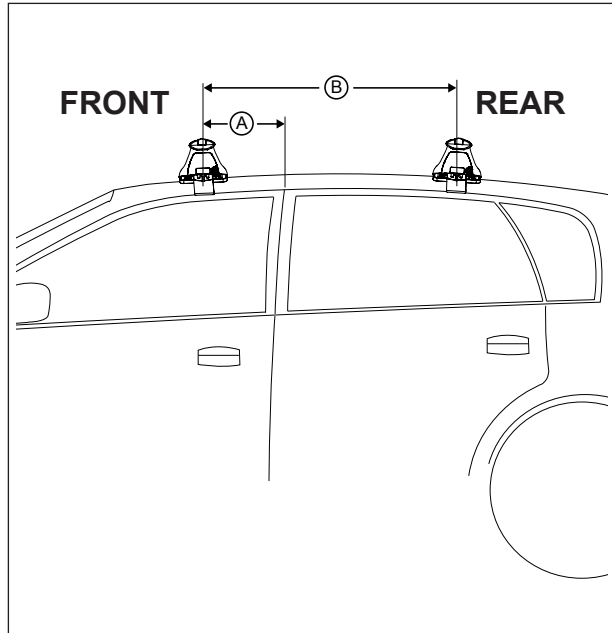

DK108 Rhino-Rack VA, Aero, Euro & HD crossbar instruction

Measurement A: CENTRE of door jamb to CENTRE arrow of leg foot plate.

Measurement B: CENTRE of Front leg foot plate arrow to CENTRE of Rear leg foot plate arrow.

Carrying capacity: Roof rack is rated to 75kg. Please refer to manufacturers handbook for your vehicles maximum roof load capacity. Always use the lower of the two figures.

If your vehicle is not listed on this fitting instruction please refer to your countries Rhino-Rack web site for the latest information.

VEHICLE	Date	Measurement A	Measurement B	Load Rating (includes racks 5kg/ 11lbs)
Nissan Navara D40 Dual Cab	11/05-	260mm / 10,15/64"	750mm / 29,17/32"	75kg / 165lbs
Nissan Frontier D40 Crew Cab	05-	260mm / 10,15/64"	750mm / 29,17/32"	75kg / 165lbs
Suzuki Equator Crew Cab	05-	260mm / 10,15/64"	750mm / 29,17/32"	75kg / 165lbs
Nissan Navara D40 (FRONT)	11/05-	260mm / 10,15/64"	-	37.5kg / 82lbs
Nissan Navara D40 (Rear)	11/05-	-	750mm / 29,17/32"	37.5kg / 82 lbs