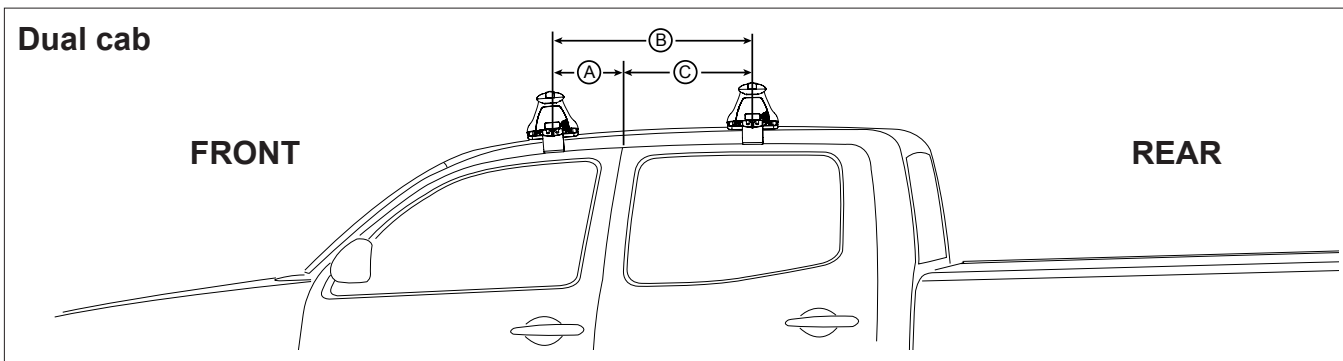

DK076/DK076F/DK076R Rhino-Rack VA, DA, Euro & HD crossbar instruction

Measurement A: CENTRE of door jamb to CENTRE arrow of leg foot plate.

Measurement B: CENTRE of Front leg foot plate arrow to CENTRE of Rear leg foot plate arrow.

Carrying capacity: Roof rack is rated to 75kg. Please refer to manufacturers handbook for your vehicles maximum roof load capacity. Always use the lower of the two figures.

If your vehicle is not listed on this fitting instruction please refer to your countries Rhino-Rack web site for the latest information.

VEHICLE	Date	Measurement A	Measurement B	Measurement C	Load Rating (includes racks 5kg/ 11lbs)
Toyota Hilux 2dr Single cab (single bar)	11/97-04/05	300mm / 11,13/16"	\	\	35kg / 77lbs
Toyota Hilux 2dr Extra cab (single bar)	11/97-04/05	300mm / 11,13/16"	\	\	35kg / 77lbs
Toyota Hilux 4dr Dual cab (single bar)	11/97-04/05	300mm / 11,13/16"	\	500mm / 19,11/16"	35kg / 77lbs
Toyota Hilux 4dr Dual cab (two bars)	11/97-04/05	300mm / 11,13/16"	800mm / 31,1/2"	\	75kg / 165lbs