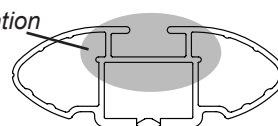

# DK076/DK076F/DK076R Rhino-Rack VA, DA, Euro & HD crossbar instruction

## IDENTIFICATION CHART

VA crossbar

DA crossbar

EURO crossbar

HD crossbar

		FRONT CROSSBAR						REAR CROSSBAR						
Vehicle	Date	Crossbar	Front Right Pad/ Clamp	Front Left Pad/ Clamp	Measurement strip length per side	Measurement strip length per side	Measurement Distance ( x )	Foot plate arrow direction	Rear Right Pad/ Clamp	Rear Left Pad/ Clamp	Measurement strip length per side	Measurement strip length per side	Measurement Distance ( x )	Foot plate arrow direction
Toyota Hilux 2dr single cab (single bar)	11/97-04/05	1260mm	M367 114502	M367 114502	153mm	40mm	954mm / 37,9/16"	OUT	\	\	\	\	\	\
			Pad Arrow Forward						\					
Toyota Hilux 2dr extra cab (single bar)	11/97-04/05	1260mm	M367 114431	M367 114431	157mm	44mm	962mm / 37,7/8"	OUT	\	\	\	\	\	\
			Pad Arrow Forward						\					
Toyota Hilux 4dr dual cab	11/97-04/05	1260mm	M367 114431	M367 114431	157mm	44mm	962mm / 37,7/8"	OUT	M367 114502	M367 114502	161mm	48mm	970mm / 38,3/16"	OUT
			Pad Arrow Forward						Pad Arrow Forward					

# DK076/DK076F/DK076R Rhino-Rack VA, DA, Euro & HD crossbar instruction

**Measurement A:** CENTRE of door jamb to CENTRE arrow of leg foot plate.

**Measurement B:** CENTRE of Front leg foot plate arrow to CENTRE of Rear leg foot plate arrow.