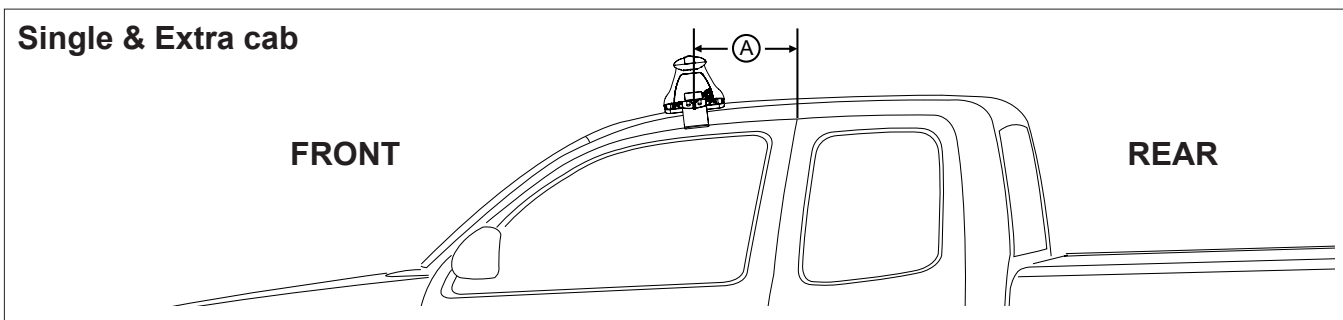

DK076/DK076F/DK076R Rhino-Rack VA, DA, Euro & HD crossbar instruction

Measurement A: CENTRE of door jamb to CENTRE arrow of leg foot plate.

Measurement B: CENTRE of Front leg foot plate arrow to CENTRE of Rear leg foot plate arrow.

Carrying capacity: Roof rack is rated to 75kg. Please refer to manufacturers handbook for your vehicles maximum roof load capacity. Always use the lower of the two figures.

If your vehicle is not listed on this fitting instruction please refer to your countries Rhino-Rack web site for the latest information.

VEHICLE	Date	Measurement A	Measurement B	Measurement C	Load Rating (includes racks 5kg/ 11lbs)
Toyota Hilux 2dr Single cab (single bar)	11/97-04/05	300mm / 11,13/16"	\	\	35kg / 77lbs
Toyota Hilux 2dr Extra cab (single bar)	11/97-04/05	300mm / 11,13/16"	\	\	35kg / 77lbs
Toyota Hilux 4dr Dual cab (single bar)	11/97-04/05	300mm / 11,13/16"	\	500mm / 19,11/16"	35kg / 77lbs
Toyota Hilux 4dr Dual cab (two bars)	11/97-04/05	300mm / 11,13/16"	800mm / 31,1/2"	\	75kg / 165lbs