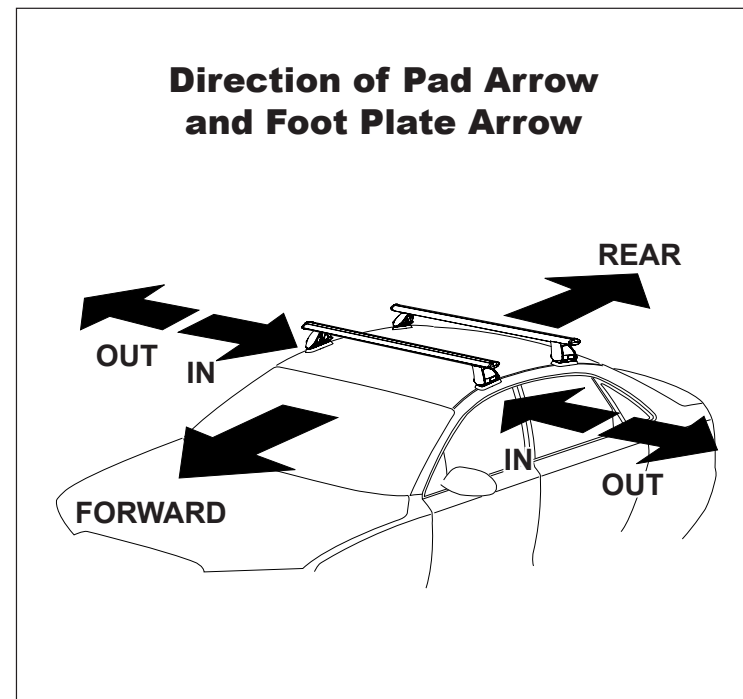

DK076/DK076F/DK076R Rhino-Rack VA, DA, Euro & HD crossbar instruction

Measurement A: CENTRE of door jamb to CENTRE arrow of leg foot plate.

Measurement B: CENTRE of Front leg foot plate arrow to CENTRE of Rear leg foot plate arrow.

Carrying capacity: Roof rack is rated to 75kg. Please refer to manufacturers handbook for your vehicles maximum roof load capacity. Always use the lower of the two figures.

If your vehicle is not listed on this fitting instruction please refer to your countries Rhino-Rack web site for the latest information.

VEHICLE	Date	Measurement A	Measurement B	Measurement C	Load Rating (includes racks 5kg/ 11lbs)
Toyota Hilux 2dr Single cab (single bar)	11/97-04/05	300mm / 11,13/16"	\	\	35kg / 77lbs
Toyota Hilux 2dr Extra cab (single bar)	11/97-04/05	300mm / 11,13/16"	\	\	35kg / 77lbs
Toyota Hilux 4dr Dual cab (single bar)	11/97-04/05	300mm / 11,13/16"	\	500mm / 19,11/16"	35kg / 77lbs
Toyota Hilux 4dr Dual cab (two bars)	11/97-04/05	300mm / 11,13/16"	800mm / 31,1/2"	\	75kg / 165lbs