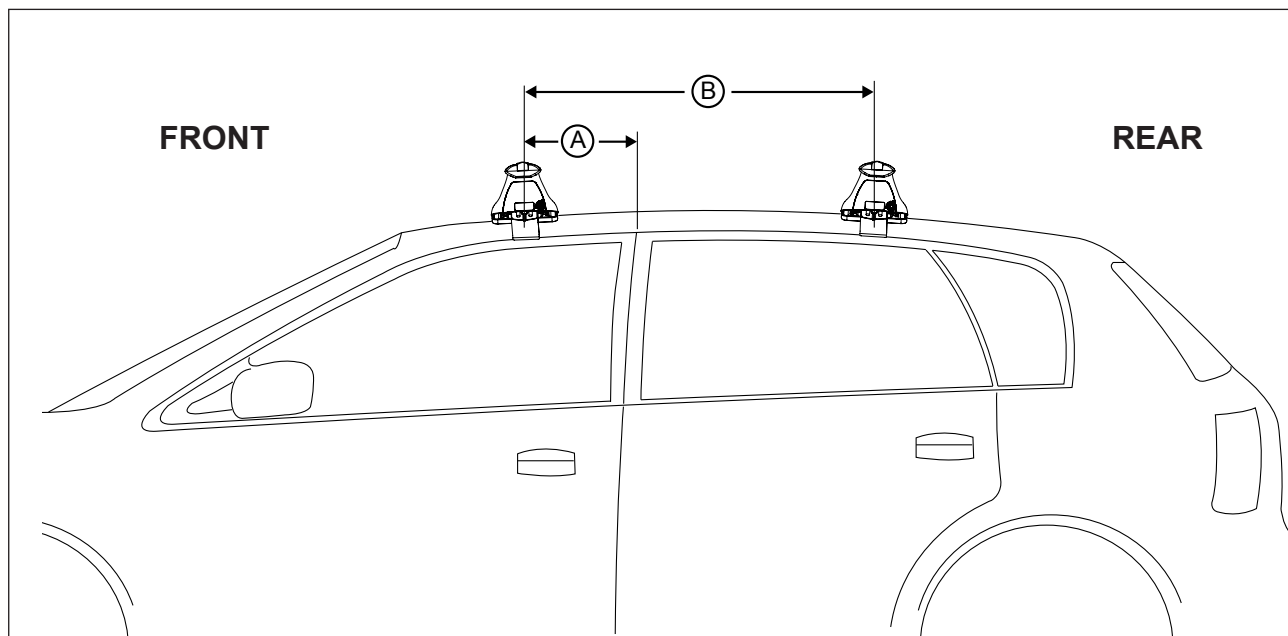

DK064 Rhino-Rack VA, Aero, Euro & HD crossbar instruction

Measurement A: CENTRE of door jamb to CENTRE arrow of leg foot plate.

Measurement B: CENTRE of Front leg foot plate arrow to CENTRE of Rear leg foot plate arrow.

Carrying capacity: Roof rack is rated to 75kg. Please refer to manufacturers handbook for your vehicles maximum roof load capacity. Always use the lower of the two figures.

If your vehicle is not listed on this fitting instruction please refer to your countries Rhino-Rack web site for the latest information.

VEHICLE	Date	Measurement A	Measurement B	Load Rating (includes racks 5kg/11lbs)
VW GTI (MK5) 3dr Hatch (USA)	06-09	250mm / 9,27/32"	600mm	75kg / 165lbs
VW Golf/GTI (MK6) 3dr Hatch (AU/NZ)	10/09-	250mm / 9,27/32"	700mm / 27,9/16"	75kg / 165lbs
VW Golf/GTI (MK6) 3dr Hatch (EUR)	09-	250mm / 9,27/32"	700mm / 27,9/16"	75kg / 165lbs
VW Golf/GTI (MK6) 3dr Hatch (USA)	10-	250mm / 9,27/32"	700mm / 27,9/16"	75kg / 165lbs
VW Golf R (MK6) 3dr Hatch (AU/NZ)	06/10-	250mm / 9,27/32"	700mm / 27,9/16"	75kg / 165lbs
VW Golf R (MK6) 3dr Hatch (EUR)	10-	250mm / 9,27/32"	700mm / 27,9/16"	75kg / 165lbs