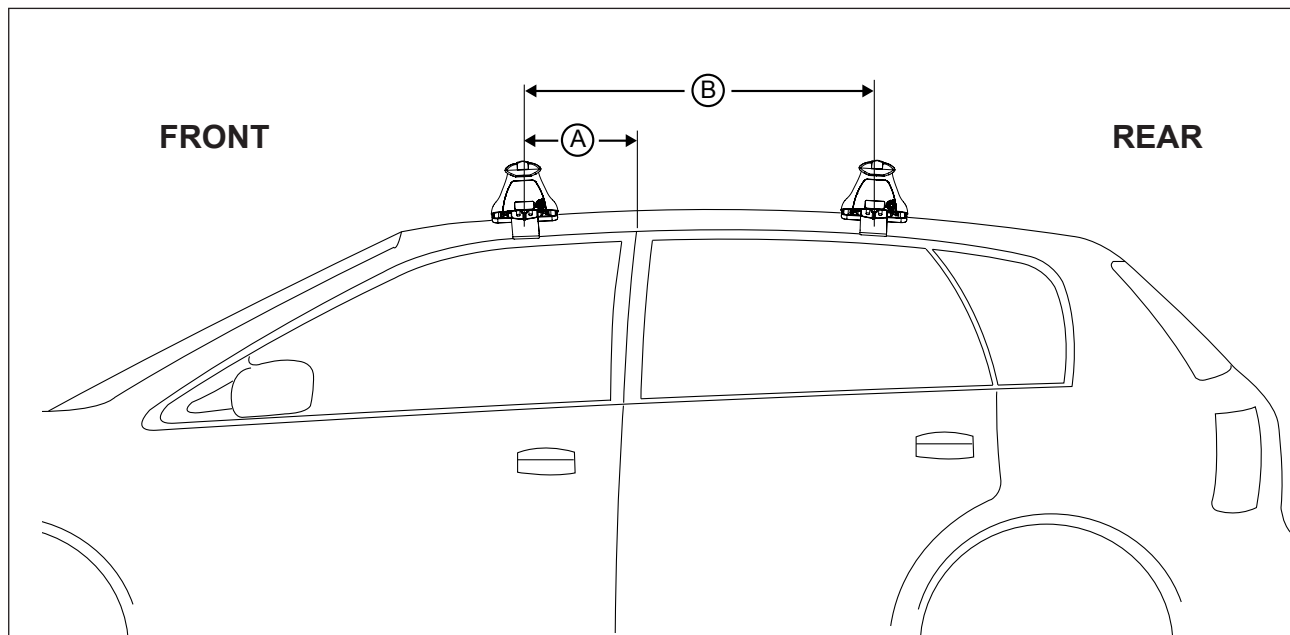

DK064 Rhino-Rack VA, Aero, Euro & HD crossbar instruction

Measurement A: CENTRE of door jamb to CENTRE arrow of leg foot plate.

Measurement B: CENTRE of Front leg foot plate arrow to CENTRE of Rear leg foot plate arrow.

Carrying capacity: Roof rack is rated to 75kg. Please refer to manufacturers handbook for your vehicles maximum roof load capacity. Always use the lower of the two figures.

If your vehicle is not listed on this fitting instruction please refer to your countries Rhino-Rack web site for the latest information.

VEHICLE	Date	Measurement A	Measurement B	Load Rating (includes racks 5kg/ 11lbs)
VW Golf R (MK6) 3dr Hatch (USA)	12-	250mm / 9,27/32"	700mm / 27,9/16"	75kg / 165lbs