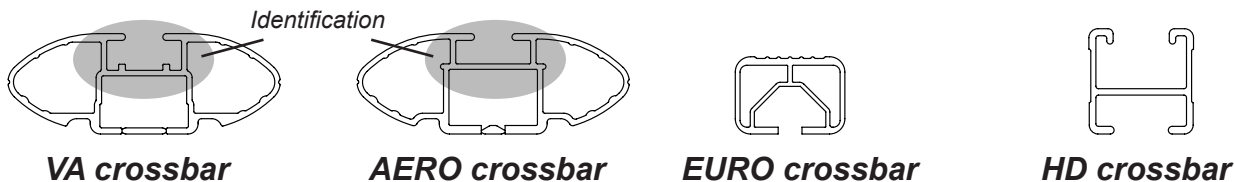

DK064 Rhino-Rack VA, Aero, Euro & HD crossbar instruction

IDENTIFICATION CHART

Vehicle	Date	Crossbar	FRONT CROSSBAR					REAR CROSSBAR				
			Front Right Pad/ Clamp	Front Left Pad/ Clamp	Measurement strip length per side	Measurement strip length per side	Measurement Distance (x)	Foot plate arrow direction	Rear Right Pad/ Clamp	Rear Left Pad/ Clamp	Measurement strip length per side	Measurement strip length per side
Mazda 121 Metro 5dr Hatch (AU/NZ)	10/96-12/00	1180mm	M366 SUB0149	185mm	130mm	916mm / 36,1/16"	OUT	M366 SUB0150	174mm	119mm	916mm / 36,1/16"	OUT
			Arrow FORWARD					Arrow FORWARD				
VW Golf (MK5) 3dr Hatch (AU/NZ)	07/06-09/09	1180mm	M366 SUB0149	184mm	129mm	936mm / 36,27/32"	OUT	M366 SUB0150	185mm	130mm	938mm / 36,59/64"	OUT
			Arrow FORWARD					Arrow FORWARD				
VW Golf (MK5) 3dr Hatch (EUR)	06-09	1180mm	M366 SUB0149	184mm	129mm	936mm / 36,27/32"	OUT	M366 SUB0150	185mm	130mm	938mm / 36,59/64"	OUT
			Arrow FORWARD					Arrow FORWARD				
VW Rabbit (MK5) 3dr Hatch (USA)	06-09	1180mm	M366 SUB0149	184mm	129mm	936mm / 36,27/32"	OUT	M366 SUB0150	185mm	130mm	938mm / 36,59/64"	OUT
			Arrow FORWARD					Arrow FORWARD				
VW GTI (MK5) 3dr Hatch(AU/NZ)	11/06-09/09	1180mm	M366 SUB0149	184mm	129mm	936mm / 36,27/32"	OUT	M366 SUB0150	185mm	130mm	938mm / 36,59/64"	OUT
			Arrow FORWARD					Arrow FORWARD				