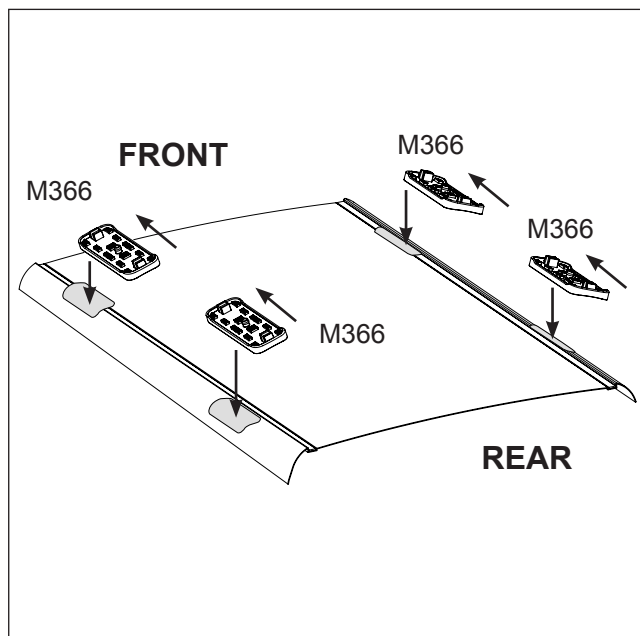

DK064 Rhino-Rack VA, Aero, Euro & HD crossbar instruction

Measurement A: CENTRE of door jamb to CENTRE arrow of leg foot plate.

Measurement B: CENTRE of Front leg foot plate arrow to CENTRE of Rear leg foot plate arrow.

Carrying capacity: Roof rack is rated to 75kg. Please refer to manufacturers handbook for your vehicles maximum roof load capacity. Always use the lower of the two figures.

If your vehicle is not listed on this fitting instruction please refer to your countries Rhino-Rack web site for the latest information.

VEHICLE	Date	Measurement A	Measurement B	Load Rating (includes racks 5kg/11lbs)
Mazda 121 Metro 5dr Hatch (AU/NZ)	10/96-12/00	300mm / 11,13/16"	750mm / 29,17/32"	50kg / 110lbs
VW Golf (MK5) 3dr Hatch (AU/NZ)	07/06-09/09	250mm / 9,27/32"	700mm / 27,9/16"	75kg / 165lbs
VW Golf (MK5) 3dr Hatch (EUR)	06-09	250mm / 9,27/32"	700mm / 27,9/16"	75kg / 165lbs
VW Rabbit (MK5) 3dr Hatch (USA)	06-09	250mm / 9,27/32"	700mm / 27,9/16"	75kg / 165lbs
VW GTI (MK5) 3dr Hatch (AU/NZ)	11/06-09/09	250mm / 9,27/32"	700mm / 27,9/16"	75kg / 165lbs
VW GTI (MK5) 3dr Hatch (EUR)	06-09	250mm / 9,27/32"	700mm / 27,9/16"	75kg / 165lbs