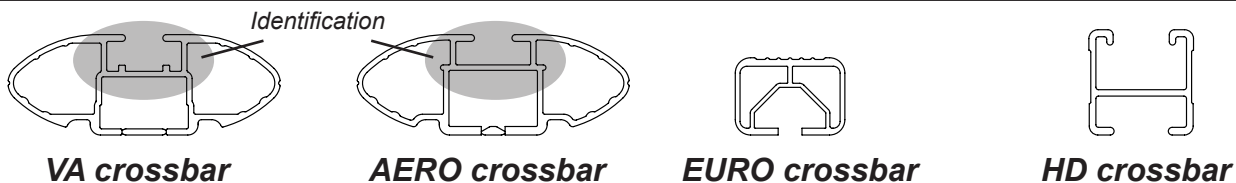

DK064 Rhino-Rack VA, Aero, Euro & HD crossbar instruction

IDENTIFICATION CHART

Vehicle	Date	Crossbar	FRONT CROSSBAR					REAR CROSSBAR						
			Front Right Pad/ Clamp	Front Left Pad/ Clamp	Measurement strip length per side	Measurement strip length per side	Measurement Distance (x)	Foot plate arrow direction	Rear Right Pad/ Clamp	Rear Left Pad/ Clamp	Measurement strip length per side	Measurement strip length per side	Measurement Distance (x)	Foot plate arrow direction
VW Golf R (MK6) 3dr Hatch (AU/NZ)	06/10-	1180mm	M366 SUB0149	184mm	129mm	936mm / 36,27/32"	OUT	M366 SUB0150	185mm	130mm	938mm / 36,59/64"	OUT		
			Arrow FORWARD					Arrow FORWARD						
VW Golf R (MK6) 3dr Hatch (EUR)	10-	1180mm	M366 SUB0149	184mm	129mm	936mm / 36,27/32"	OUT	M366 SUB0150	185mm	130mm	938mm / 36,59/64"	OUT		
			Arrow FORWARD					Arrow FORWARD						
VW Golf R (MK6) 3dr Hatch (USA)	12-	1180mm	M366 SUB0149	184mm	129mm	936mm / 36,27/32"	OUT	M366 SUB0150	185mm	130mm	938mm / 36,59/64"	OUT		
			Arrow FORWARD					Arrow FORWARD