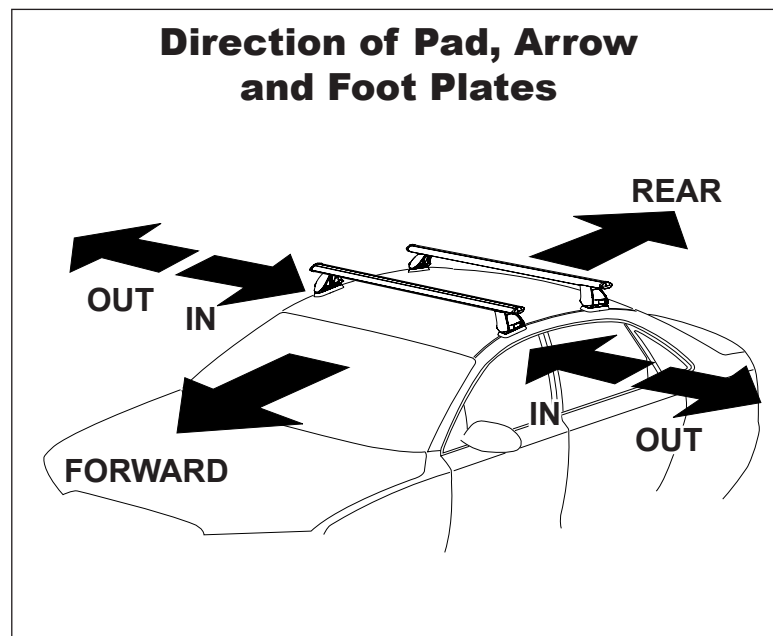

DK064 Rhino-Rack VA, Aero, Euro & HD crossbar instruction

Measurement A: CENTRE of door jamb to CENTRE arrow of leg foot plate.

Measurement B: CENTRE of Front leg foot plate arrow to CENTRE of Rear leg foot plate arrow.

Carrying capacity: Roof rack is rated to 75kg. Please refer to manufacturers handbook for your vehicles maximum roof load capacity. Always use the lower of the two figures.

If your vehicle is not listed on this fitting instruction please refer to your countries Rhino-Rack web site for the latest information.

VEHICLE	Date	Measurement A	Measurement B	Load Rating (includes racks 5kg/11lbs)
VW GTI (MK5) 3dr Hatch (USA)	06-09	250mm / 9,27/32"	600mm	75kg / 165lbs
VW Golf/GTI (MK6) 3dr Hatch (AU/NZ)	10/09-	250mm / 9,27/32"	700mm / 27,9/16"	75kg / 165lbs
VW Golf/GTI (MK6) 3dr Hatch (EUR)	09-	250mm / 9,27/32"	700mm / 27,9/16"	75kg / 165lbs
VW Golf/GTI (MK6) 3dr Hatch (USA)	10-	250mm / 9,27/32"	700mm / 27,9/16"	75kg / 165lbs
VW Golf R (MK6) 3dr Hatch (AU/NZ)	06/10-	250mm / 9,27/32"	700mm / 27,9/16"	75kg / 165lbs
VW Golf R (MK6) 3dr Hatch (EUR)	10-	250mm / 9,27/32"	700mm / 27,9/16"	75kg / 165lbs