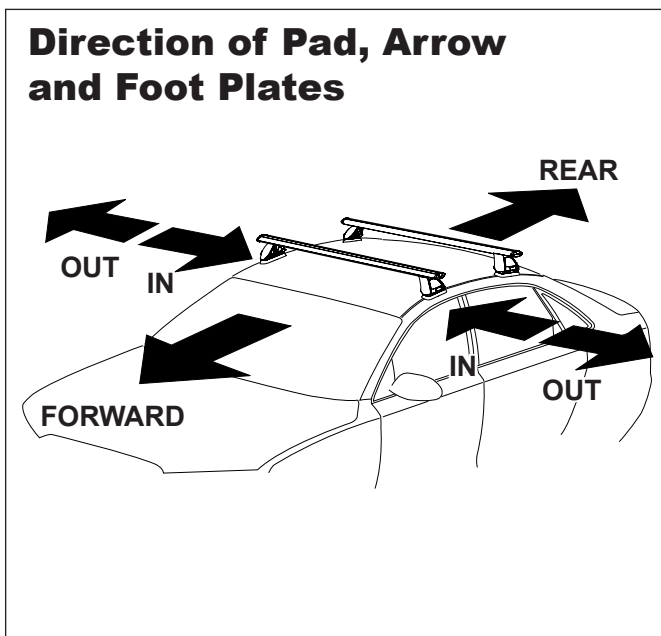

DK064 Rhino-Rack VA, Aero, Euro & HD crossbar instruction

Measurement A: CENTRE of door jamb to CENTRE arrow of leg foot plate.

Measurement B: CENTRE of Front leg foot plate arrow to CENTRE of Rear leg foot plate arrow.

Carrying capacity: Roof rack is rated to 75kg. Please refer to manufacturers handbook for your vehicles maximum roof load capacity. Always use the lower of the two figures.

If your vehicle is not listed on this fitting instruction please refer to your countries Rhino-Rack web site for the latest information.

VEHICLE	Date	Measurement A	Measurement B	Load Rating (includes racks 5kg/11lbs)
Mazda 121 Metro 5dr Hatch (AU/NZ)	10/96-12/00	300mm / 11,13/16"	750mm / 29,17/32"	50kg / 110lbs
VW Golf (MK5) 3dr Hatch (AU/NZ)	07/06-09/09	250mm / 9,27/32"	700mm / 27,9/16"	75kg / 165lbs
VW Golf (MK5) 3dr Hatch (EUR)	06-09	250mm / 9,27/32"	700mm / 27,9/16"	75kg / 165lbs
VW Rabbit (MK5) 3dr Hatch (USA)	06-09	250mm / 9,27/32"	700mm / 27,9/16"	75kg / 165lbs
VW GTI (MK5) 3dr Hatch (AU/NZ)	11/06-09/09	250mm / 9,27/32"	700mm / 27,9/16"	75kg / 165lbs
VW GTI (MK5) 3dr Hatch (EUR)	06-09	250mm / 9,27/32"	700mm / 27,9/16"	75kg / 165lbs