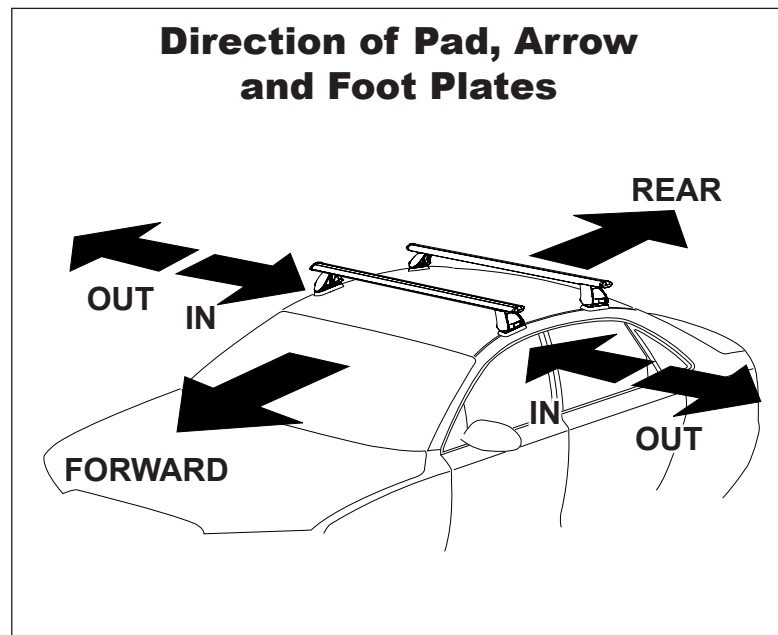

DK064 Rhino-Rack VA, Aero, Euro & HD crossbar instruction

Measurement A: CENTRE of door jamb to CENTRE arrow of leg foot plate.

Measurement B: CENTRE of Front leg foot plate arrow to CENTRE of Rear leg foot plate arrow.

Carrying capacity: Roof rack is rated to 75kg. Please refer to manufacturers handbook for your vehicles maximum roof load capacity. Always use the lower of the two figures.

If your vehicle is not listed on this fitting instruction please refer to your countries Rhino-Rack web site for the latest information.

VEHICLE	Date	Measurement A	Measurement B	Load Rating (includes racks 5kg/ 11lbs)
VW Golf R (MK6) 3dr Hatch (USA)	12-	250mm / 9,27/32"	700mm / 27,9/16"	75kg / 165lbs