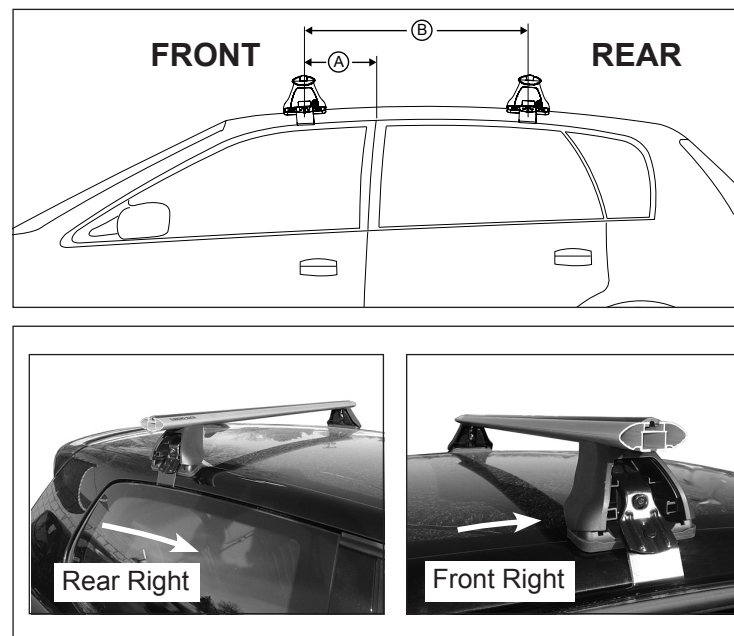

DK064 Rhino-Rack VA, Aero, Euro & HD crossbar instruction

Measurement A: CENTRE of door jamb to CENTRE arrow of leg foot plate.

Measurement B: CENTRE of Front leg foot plate arrow to CENTRE of Rear leg foot plate arrow.

Carrying capacity: Roof rack is rated to 75kg. Please refer to manufacturers handbook for your vehicles maximum roof load capacity. Always use the lower of the two figures.

If your vehicle is not listed on this fitting instruction please refer to your countries Rhino-Rack web site for the latest information.

VEHICLE	Date	Measurement A	Measurement B	Load Rating (includes racks 5kg/11lbs)
Mazda 121 Metro 5dr Hatch (AU/NZ)	10/96-12/00	300mm / 11,13/16"	750mm / 29,17/32"	50kg / 110lbs
VW Golf (MK5) 3dr Hatch (AU/NZ)	07/06-09/09	250mm / 9,27/32"	700mm / 27,9/16"	75kg / 165lbs
VW Golf (MK5) 3dr Hatch (EUR)	06-09	250mm / 9,27/32"	700mm / 27,9/16"	75kg / 165lbs
VW Rabbit (MK5) 3dr Hatch (USA)	06-09	250mm / 9,27/32"	700mm / 27,9/16"	75kg / 165lbs
VW GTI (MK5) 3dr Hatch (AU/NZ)	11/06-09/09	250mm / 9,27/32"	700mm / 27,9/16"	75kg / 165lbs
VW GTI (MK5) 3dr Hatch (EUR)	06-09	250mm / 9,27/32"	700mm / 27,9/16"	75kg / 165lbs