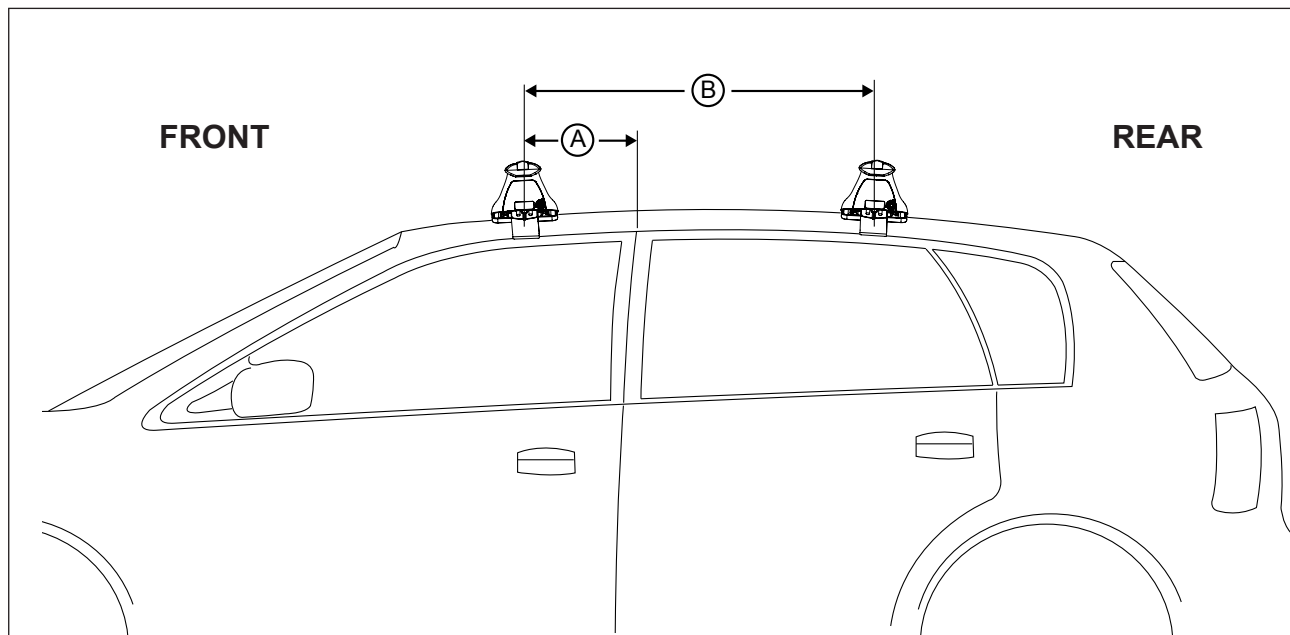

DK028 Rhino-Rack VA, Aero, Euro & HD crossbar instruction

IDENTIFICATION CHART

Vehicle	Date	Crossbar	FRONT CROSSBAR					REAR CROSSBAR						
			Front Right Pad/ Clamp	Front Left Pad/ Clamp	Measurement strip length per side	Measurement strip length per side	Measurement Distance (x)	Foot plate arrow direction	Rear Right Pad/ Clamp	Rear Left Pad/ Clamp	Measurement strip length per side	Measurement strip length per side	Measurement Distance (x)	Foot plate arrow direction
Toyota Altise, Ateva, Azura, Camry, Sportivo Sedan	09/02 on	1260mm	M368	Arrow OUT	176mm	63mm	1000mm	OUT	M367	Arrow FORWARD	181mm	68mm	1010mm	OUT
			SUB0146						SUB0146					

DK028 Rhino-Rack VA, Aero, Euro & HD crossbar instruction

Measurement A: CENTRE of door jamb to CENTRE arrow of leg foot plate.

Measurement B: CENTRE of Front leg foot plate arrow to CENTRE of Rear leg foot plate arrow.

Carrying capacity: Roof rack is rated to 75kg. Please refer to manufacturers handbook for your vehicles maximum roof load capacity. Always use the lower of the two figures.

If your vehicle is not listed on this fitting instruction please refer to your countries Rhino-Rack web site for the latest information.