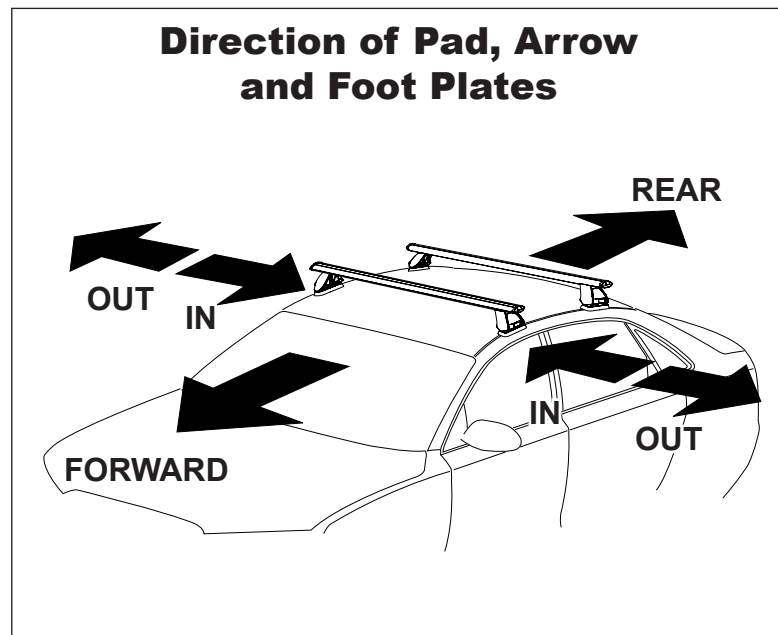

DK028 Rhino-Rack VA, Aero, Euro & HD crossbar instruction

Measurement A: CENTRE of door jamb to CENTRE arrow of leg foot plate.

Measurement B: CENTRE of Front leg foot plate arrow to CENTRE of Rear leg foot plate arrow.

Carrying capacity: Roof rack is rated to 75kg. Please refer to manufacturers handbook for your vehicles maximum roof load capacity. Always use the lower of the two figures.

If your vehicle is not listed on this fitting instruction please refer to your countries Rhino-Rack web site for the latest information.

VEHICLE	Date	Measurement A	Measurement B	Load Rating (includes racks 5kg/ 11lbs)
Toyota Altise, Ateva, Azura, Camry, Sportivo Sedan	09/02 on	250mm	650mm	75kg / 165lbs