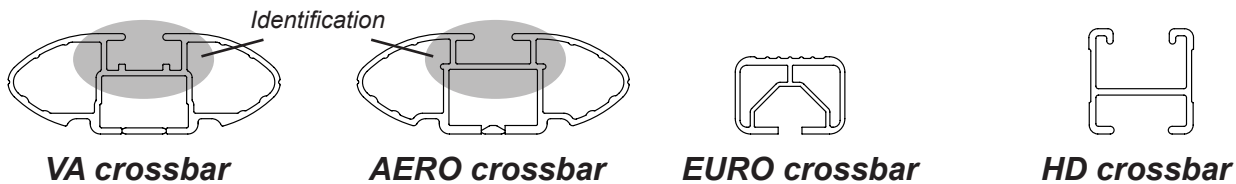

DK028 Rhino-Rack VA, Aero, Euro & HD crossbar instruction

IDENTIFICATION CHART

Vehicle	Date	Crossbar	FRONT CROSSBAR					REAR CROSSBAR						
			Front Right Pad/ Clamp	Front Left Pad/ Clamp	Measurement strip length per side	Measurement strip length per side	Measurement Distance (x)	Foot plate arrow direction	Rear Right Pad/ Clamp	Rear Left Pad/ Clamp	Measurement strip length per side	Measurement strip length per side	Measurement Distance (x)	Foot plate arrow direction
Toyota Altise, Ateva, Azura, Camry, Sportivo Sedan	09/02 on	1260mm	M368	Arrow OUT	176mm	63mm	1000mm	OUT	M367	Arrow FORWARD	181mm	68mm	1010mm	OUT
			SUB0146						SUB0146					

DK028 Rhino-Rack VA, Aero, Euro & HD crossbar instruction

Measurement A: CENTRE of door jamb to CENTRE arrow of leg foot plate.

Measurement B: CENTRE of Front leg foot plate arrow to CENTRE of Rear leg foot plate arrow.