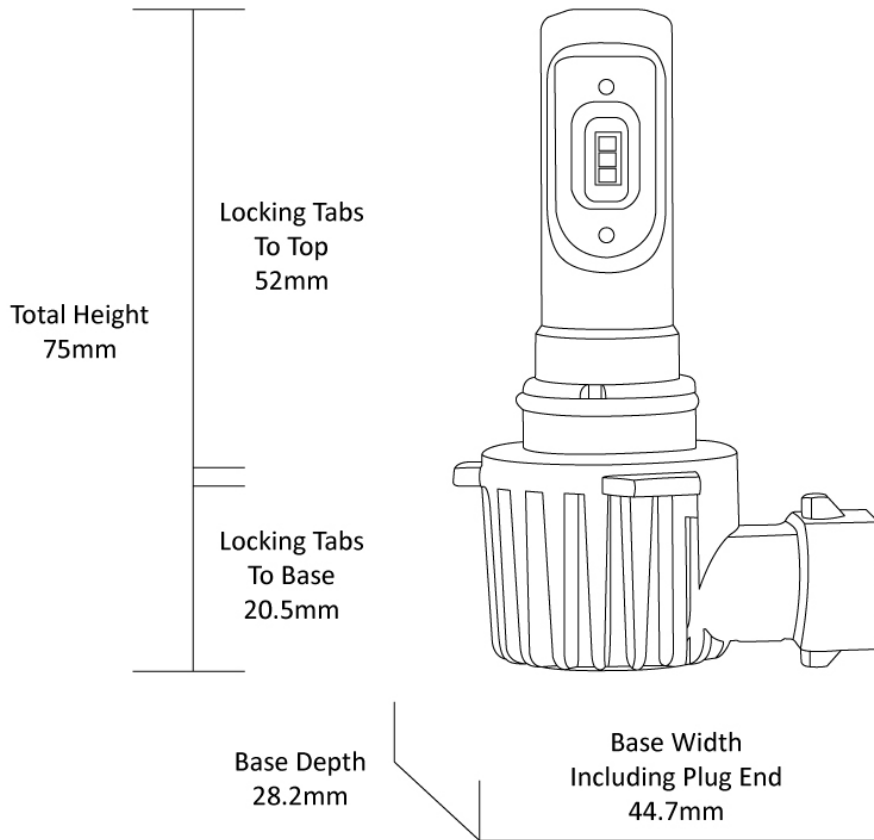

### Product Information

<b>Description</b>	Direct Fit - 12/24V LED Bulb Kit 6000K - H10
<b>Minimum Operating Temperature</b>	-40 °C
<b>Maximum Operating Temperature</b>	130 °C
<b>Connector or Wiring</b>	H10

### Product Dimensions

## Photometric Specifications

**Effective Lumen Output** 1800 per bulb

**Nominal LED Color Temperature** 6000 K