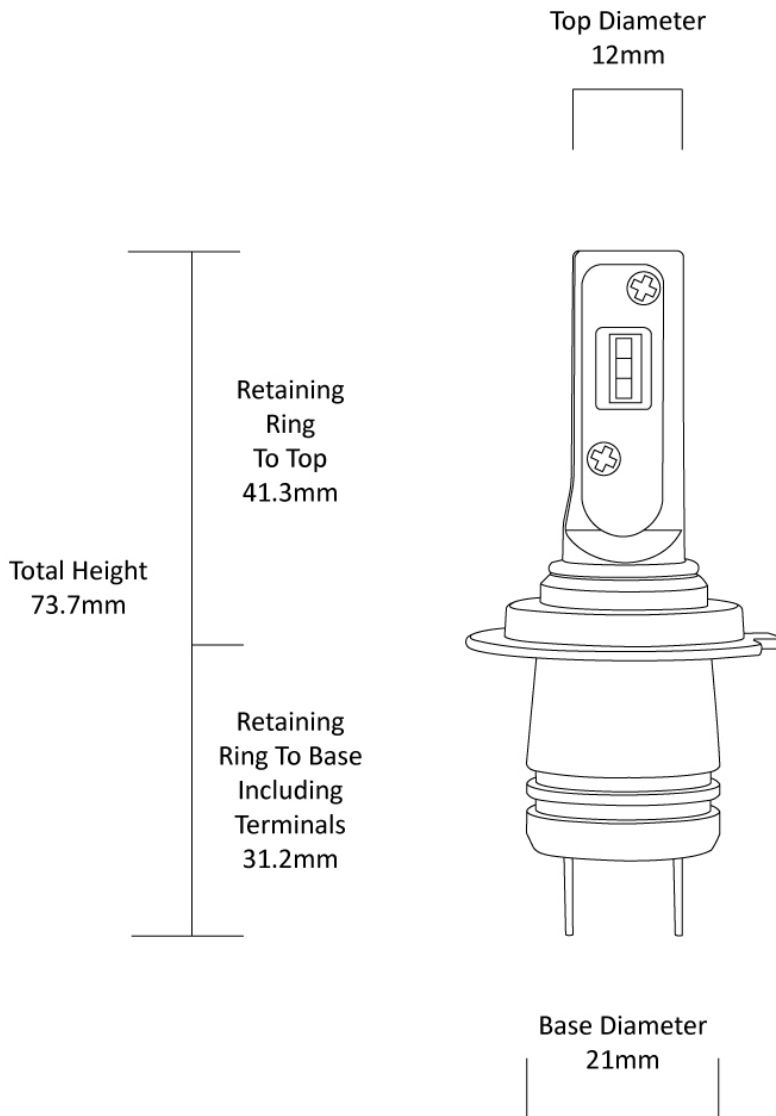

LED Headlight Conversion Kit - Direct Fit 999007P

Product Information

Description	Direct Fit - 12/24V LED Bulb Kit 6000K - H7 Projector
Minimum Operating Temperature	-40 °C
Maximum Operating Temperature	130 °C
Connector or Wiring	H7

Product Dimensions

Electrical Specifications

Input Voltage	12-24V DC
Operating Voltage	12-24V DC
Current Draw	1.24A @ 13.2V DC

Photometric Specifications

Effective Lumen Output 1800 per bulb

Nominal LED Color Temperature 6000 K

Additional Specifications

IP Rating	IP65
Warranty	2 Year - Standard driving conditions: For normal day to day driving & recreational 4x4.
Pack Quantity	2

Installation & Application Information

The H7 Direct Fit bulb (999007) is not suitable for a 2010 Hyundai i30. Unfortunately the product does not fit in the housing.