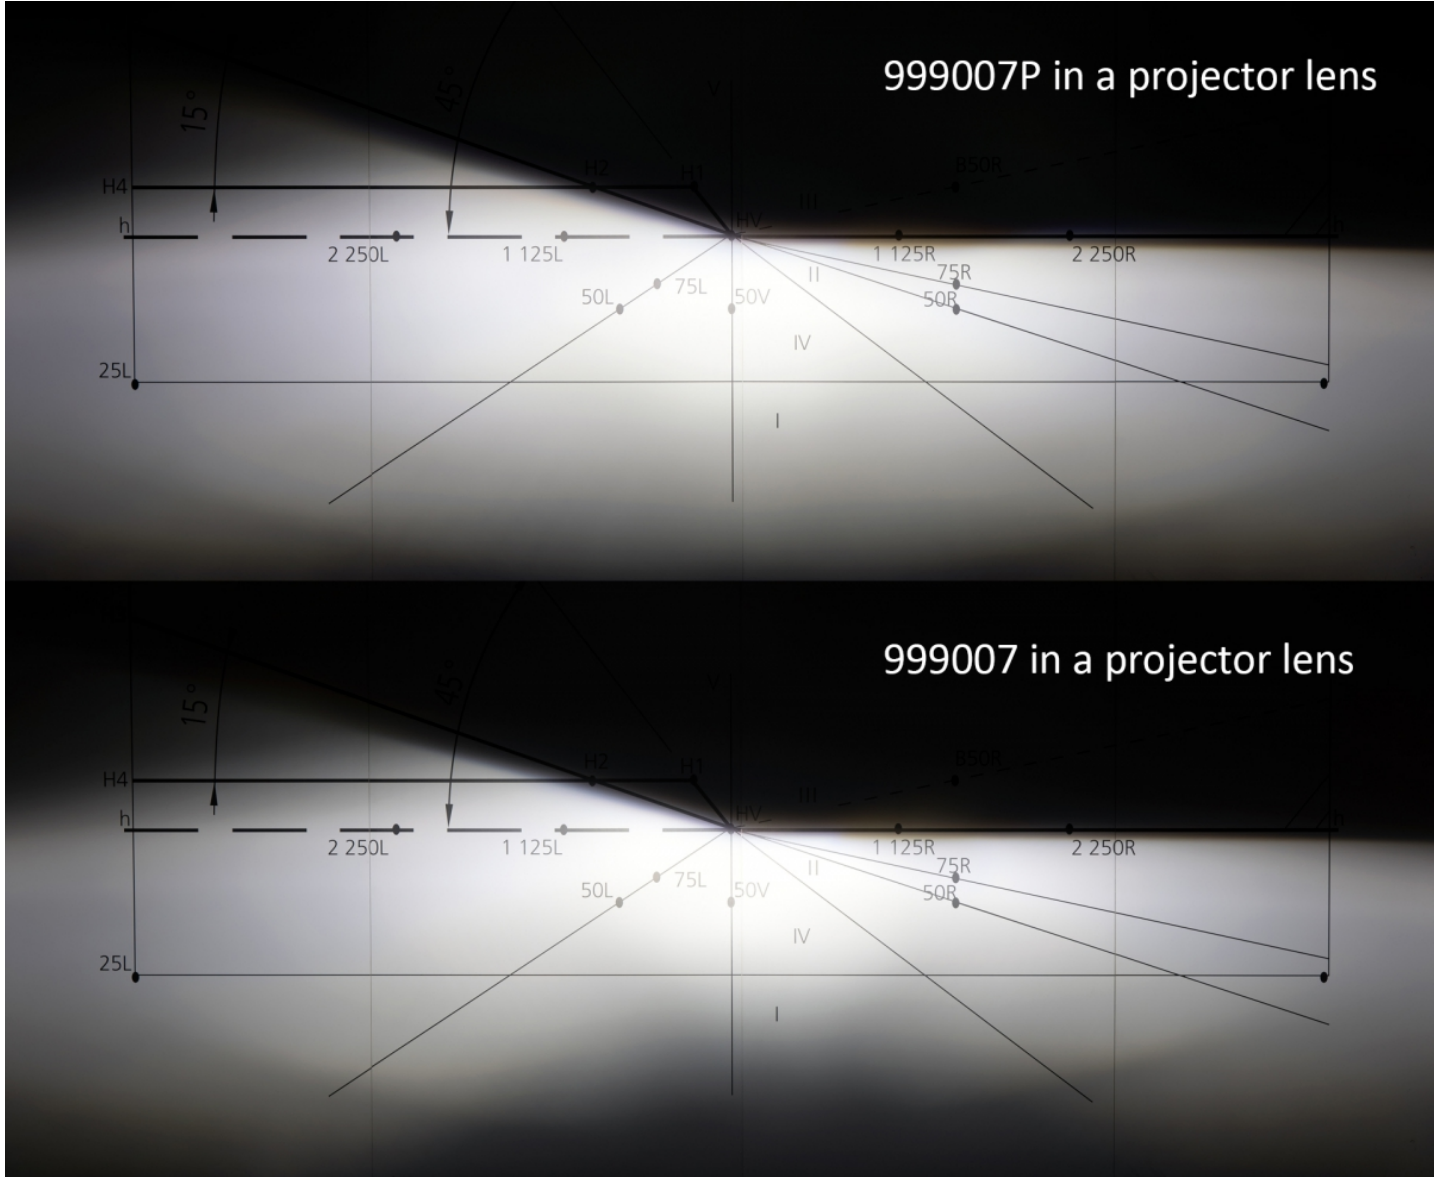

Product Dimensions

Electrical Specifications

Input Voltage	12-24V DC
Operating Voltage	12-24V DC
Current Draw	1.24A @ 13.2V DC

Photometric Specifications

Effective Lumen Output 1800 per bulb

Nominal LED Color Temperature 6000 K