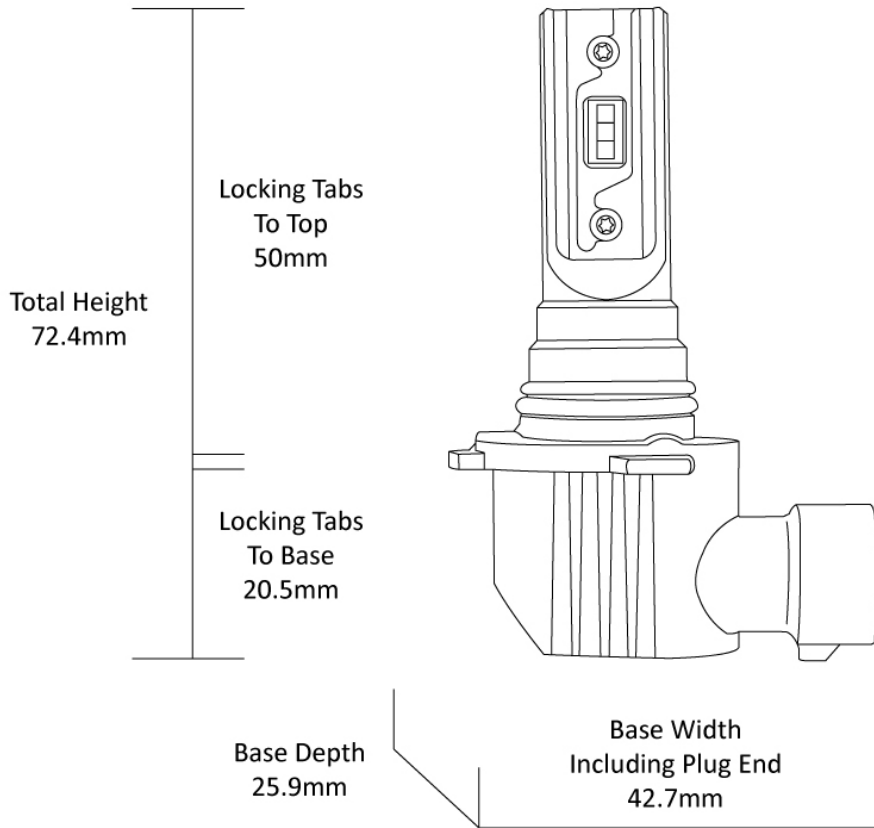

### Product Information

<b>Description</b>	Direct Fit - 12/24V LED Bulb Kit 6000K - HB4
<b>Minimum Operating Temperature</b>	-40 °C
<b>Maximum Operating Temperature</b>	130 °C
<b>Connector or Wiring</b>	HB4

### Product Dimensions

## Photometric Specifications

---

**Effective Lumen Output** 1800 per bulb

**Nominal LED Color Temperature** 6000 K