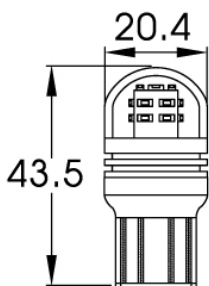

LED Signalling – Wedge Bulbs

990124

Product Information

Description

LED Wedge Bulbs - 12/24V W21W
6000K - T20 Base

Product Dimensions

Electrical Specifications

Input Voltage 12-24V DC

Operating Voltage 12-24V DC

Photometric Specifications

Effective Lumen Output 360

Nominal LED Color Temperature 6000 K

Additional Specifications

Warranty 2 Year - Standard driving conditions:
For normal day to day driving &
recreational 4x4. 1 Year - Off
Highway: For mining and industrial
applications.