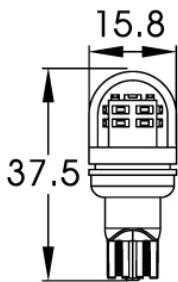

LED Signalling – Wedge Bulbs

990122

Product Information

Description

LED Wedge Bulbs - 12/24V WY16W
Amber - T16 Base

Product Dimensions

Electrical Specifications

Input Voltage 12-24V DC