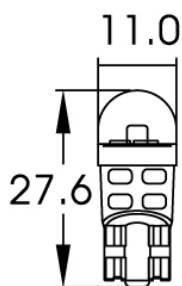

LED Signalling – Wedge Bulbs

990111

Product Information

Description

LED Wedge Bulbs - 24V W5W
6000K - T10 Base

Product Dimensions

Electrical Specifications

Input Voltage 24V DC

Operating Voltage 24V DC

Photometric Specifications

Effective Lumen Output 65

Nominal LED Color Temperature 6000 K

Beam Pattern(s) Interior - Compartment Light
Signalization - Front Position
Signalization - License Plate
Illuminator