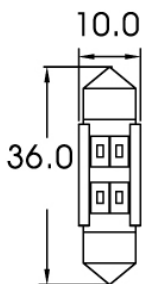

LED Signalling – Festoon Bulbs

990102

Product Information

Description

LED Festoon Bulb - 12V C10W
6000K - SV8.5 / 36 x 10.5 Base

Product Dimensions

Electrical Specifications

Input Voltage	12V DC
Operating Voltage	12V DC

Photometric Specifications

Effective Lumen Output	68
Nominal LED Color Temperature	6000 K
Beam Pattern(s)	Interior - Compartment Light

Additional Specifications

Warranty	2 Year - Standard driving conditions: For normal day to day driving & recreational 4x4. 1 Year - Off Highway: For mining and industrial applications.
Pack Quantity	1