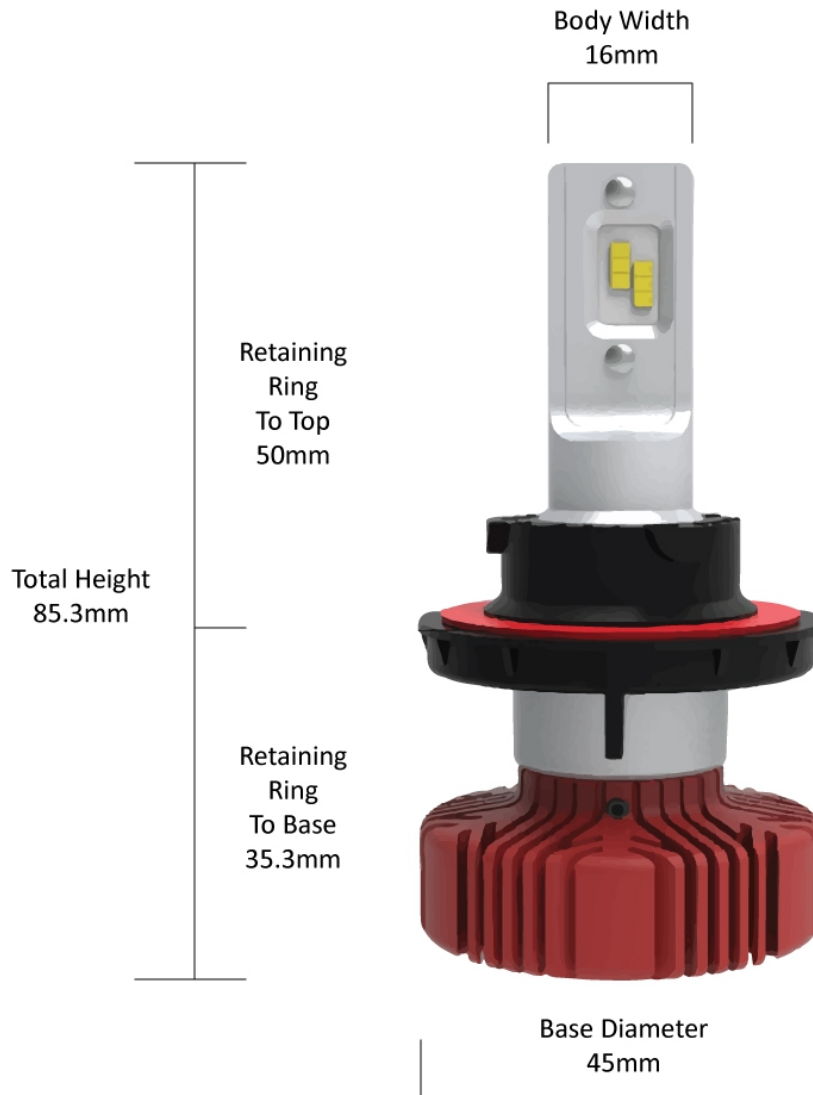

# LED Headlight Conversion Kit - Model Evolution 4000

### Product Information

<b>Description</b>	Model Evolution 4000 - 12/24V LED Bulb Kit 6000K - H13
<b>Retrofits</b>	H13 halogen light housings
<b>Minimum Operating Temperature</b>	-40 °C
<b>Maximum Operating Temperature</b>	130 °C
<b>Connector or Wiring</b>	H13

### Product Dimensions