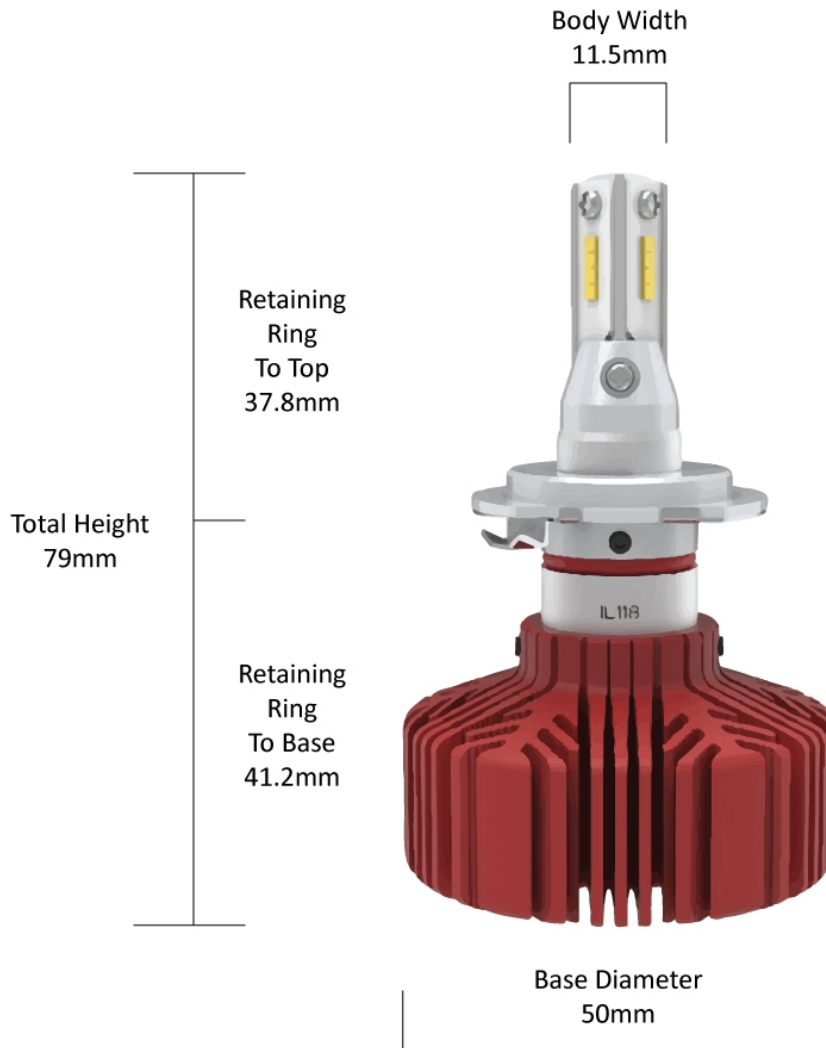

LED Headlight Conversion Kit - Vehicle Specific 990007PC1

Product Information

Description	Model Evolution 4000 - 12/24V LED Bulb Kit 6000K - H7 Projector Low Beam (W/ adaptor clip & dust cap)
Retrofits	H7 halogen light housings in specific vehicles. See 'Installation & Application Information'
Minimum Operating Temperature	-40 °C
Maximum Operating Temperature	130 °C
Connector or Wiring	H7

Product Dimensions

Electrical Specifications

Input Voltage	12-24V DC
Operating Voltage	12-24V DC
Wattage	25 W

Photometric Specifications

Effective Lumen Output	2000 per bulb
Nominal LED Color Temperature	6000 K
Beam Pattern(s)	Forward Lighting - Driving

Additional Specifications

IP Rating	IP65
Warranty	3 Year - Standard driving conditions: For normal day to day driving & recreational 4x4. 1 Year - Off Highway: For mining and industrial applications.
Pack Quantity	2 Bulbs with adaptor clips & 2 rubber dust caps

Installation & Application Information

This product is suitable for the following vehicles in a low beam application

- Ford Falcon FG
- Ford Territory SZ
- Toyota Camry 2011
- Mercedes GLE 2013-14
- Kenworth T610 Aero