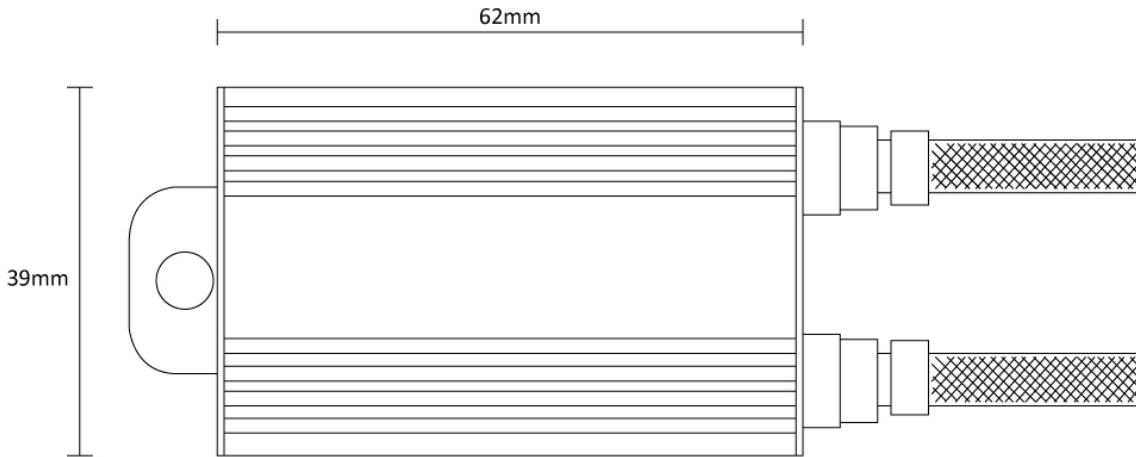

LED Headlight CANbus Kit - Suits Model 4000 & DirectFit 990007CB24

Product Information

| | |
|----------------------------|--------------------------------|
| Description | All-In-One CANbus Kit - 24V H7 |
| Height | 39 mm / 1.54 in |
| Width | 62 mm / 2.44 in |
| Depth | 23 mm / 0.91 in |
| Connector or Wiring | H7 |

Product Dimensions

Electrical Specifications

| | |
|--------------------------|--------|
| Input Voltage | 24V DC |
| Operating Voltage | 24V DC |

Additional Specifications

| | |
|----------------------|-----------|
| Warranty | 1 Year |
| Pack Quantity | 2 Modules |