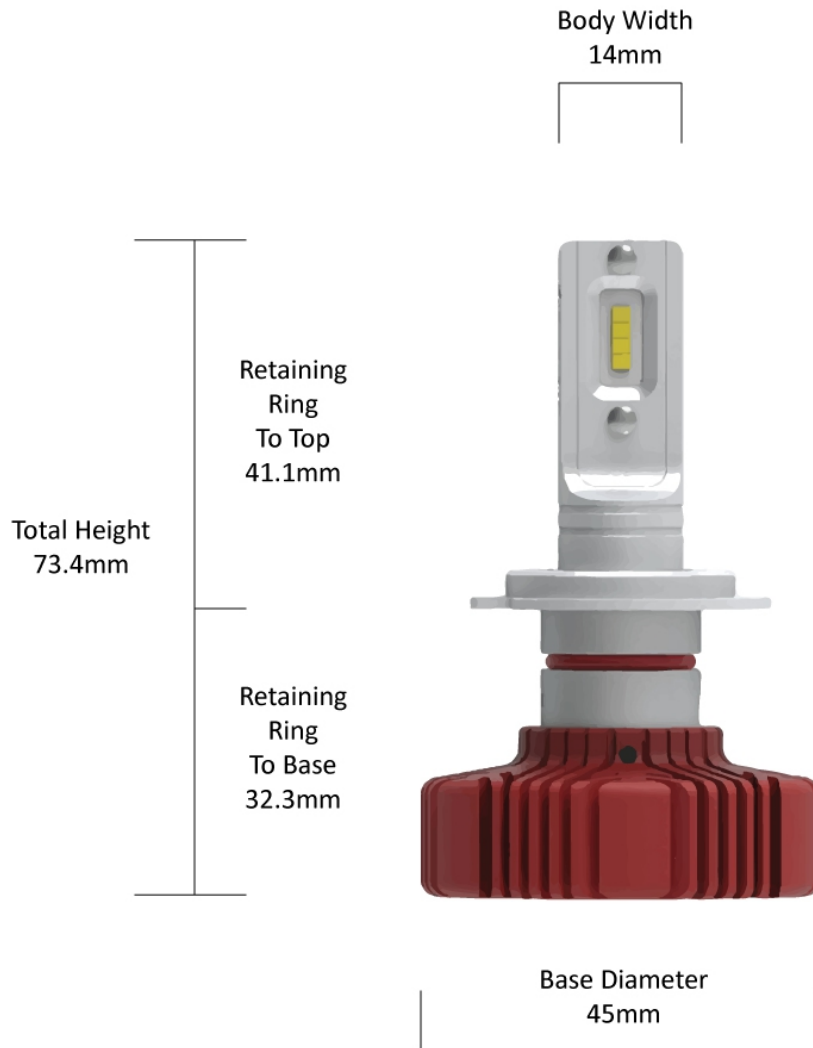

LED Headlight Conversion Kit - Vehicle Specific 990007C1

Product Information

Description	Model Evolution 4000 - 12/24V LED Bulb Kit 6000K - H7 High Beam (W/ adaptor clip)
Retrofits	H7 halogen light housings in specific vehicles. See 'Installation & Application Information'
Minimum Operating Temperature	-40 °C
Maximum Operating Temperature	130 °C
Connector or Wiring	H7

Product Dimensions

Electrical Specifications

Input Voltage	12-24V DC
Operating Voltage	12-24V DC
Wattage	25 W

Photometric Specifications

Effective Lumen Output	2000 per bulb
Nominal LED Color Temperature	6000 K
Beam Pattern(s)	Forward Lighting - Driving

Additional Specifications

IP Rating	IP65
Warranty	3 Year - Standard driving conditions: For normal day to day driving & recreational 4x4. 1 Year - Off Highway: For mining and industrial applications.
Pack Quantity	2 Bulbs with adaptor clips

Installation & Application Information

This product is suitable for the following vehicles in a high beam application

- Ford Falcon FG
- Ford Territory SZ
- 2009 Mercedes Vito Van

Installation

Make sure that the side exit power cable is facing **DOWN** as you go to install the bulb. It will not fit and rotate into place with the cable facing up.