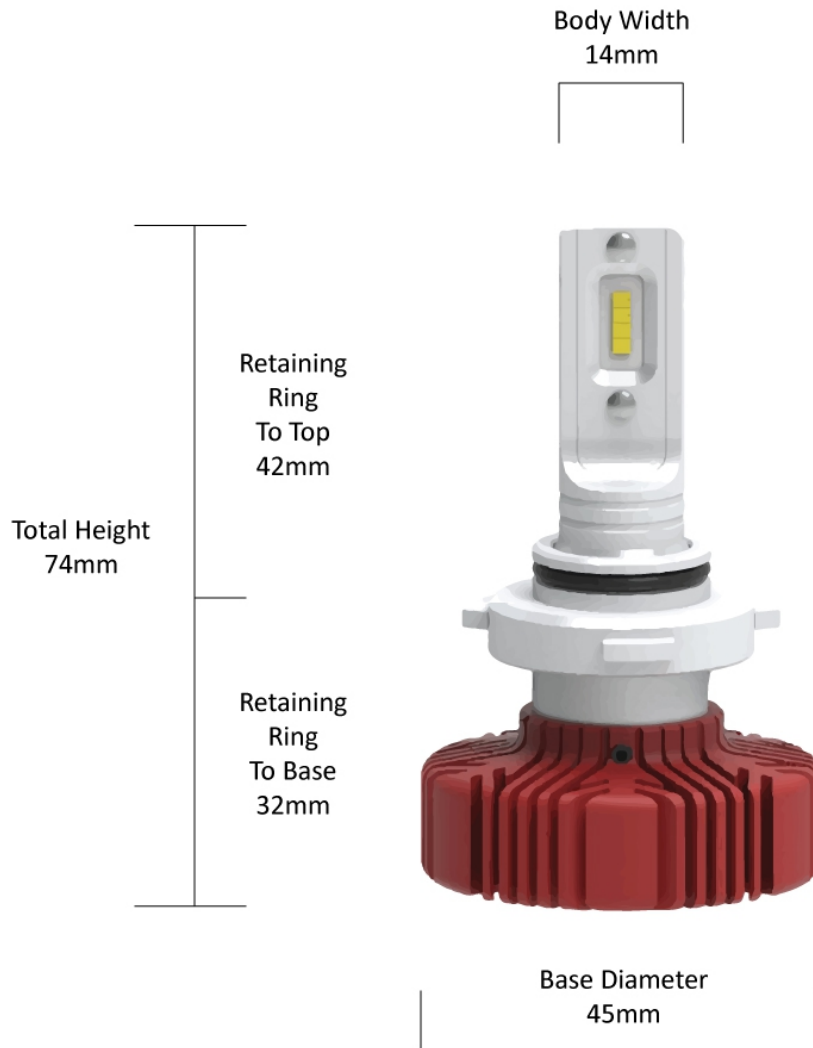

LED Headlight Conversion Kit - Model Evolution 4000

990006

Product Information

Description	Model Evolution 4000 - 12/24V LED Bulb Kit 6000K - HB4
Retrofits	HB4 halogen light housings
Minimum Operating Temperature	-40 °C
Maximum Operating Temperature	130 °C
Connector or Wiring	HB4

Product Dimensions

Electrical Specifications

Input Voltage	12-24V DC
Operating Voltage	12-24V DC
Wattage	25 W

Photometric Specifications

Effective Lumen Output	2000 per bulb
Nominal LED Color Temperature	6000 K
Beam Pattern(s)	Forward Lighting - Driving

Additional Specifications

IP Rating	IP65
Warranty	3 Year - Standard driving conditions: For normal day to day driving & recreational 4x4. 1 Year - Off Highway: For mining and industrial applications.
Pack Quantity	2 Bulbs