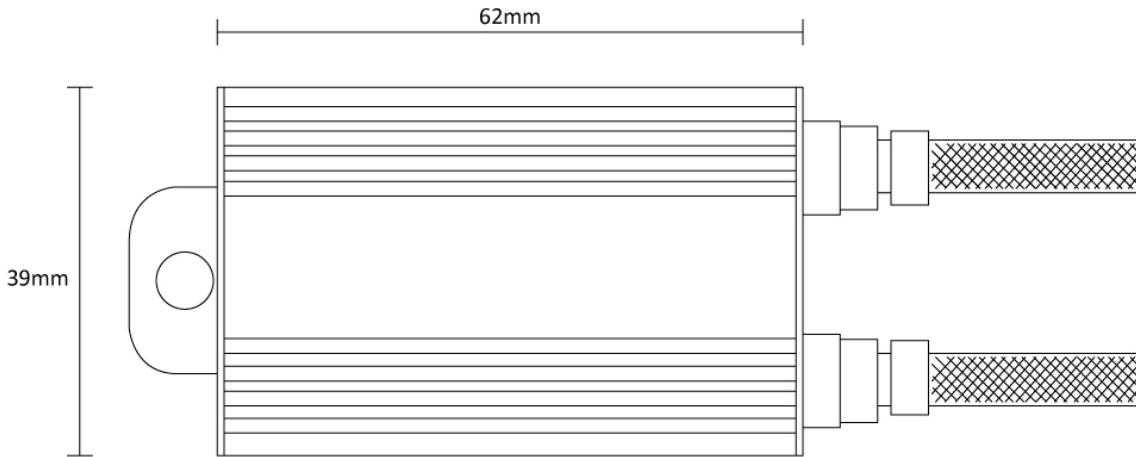

LED Headlight CANbus Kit - Suits Model 4000 & DirectFit 990004CB

Product Information

| | |
|----------------------------|--------------------------------|
| Description | All-In-One CANbus Kit - 12V H4 |
| Height | 39 mm / 1.54 in |
| Width | 62 mm / 2.44 in |
| Depth | 23 mm / 0.91 in |
| Connector or Wiring | H4 |

Product Dimensions

Electrical Specifications

| | |
|--------------------------|--------|
| Input Voltage | 12V DC |
| Operating Voltage | 12V DC |

Additional Specifications

| | |
|----------------------|-----------|
| Warranty | 1 Year |
| Pack Quantity | 2 Modules |