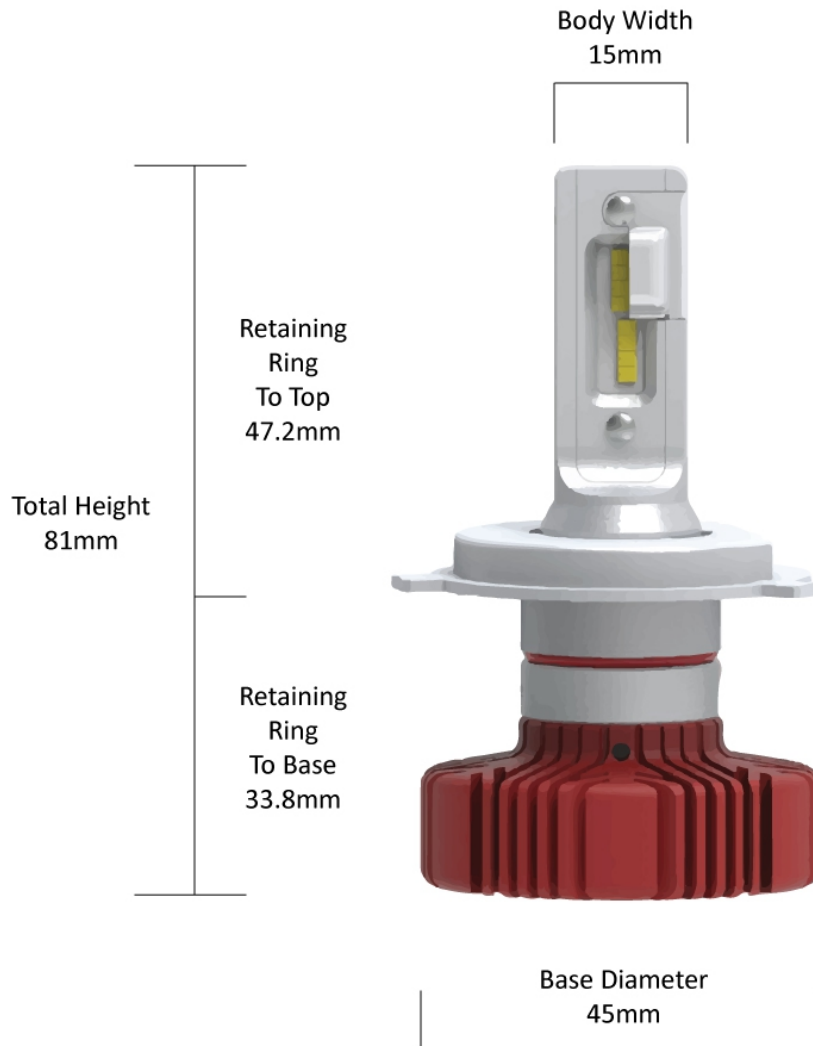

# LED Headlight Conversion Kit - Model Evolution 4000

### Product Information

<b>Description</b>	Model Evolution 4000 - 12/24V LED Bulb Kit 6000K - H4
<b>Retrofits</b>	H4 halogen light housings
<b>Minimum Operating Temperature</b>	-40 °C
<b>Maximum Operating Temperature</b>	130 °C
<b>Connector or Wiring</b>	H4

### Product Dimensions

## Photometric Specifications

---

<b>Effective Lumen Output</b>	2000 per bulb
<b>Nominal LED Color Temperature</b>	6000 K
<b>Beam Pattern(s)</b>	Forward Lighting - Driving