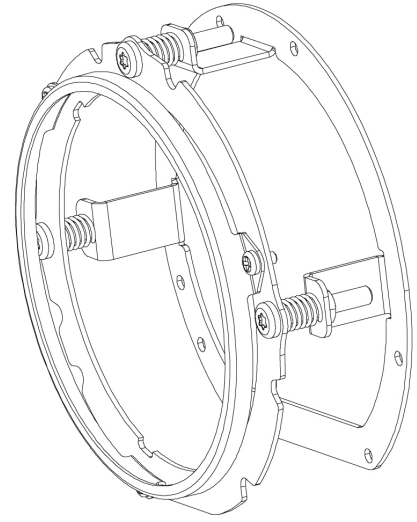

# LED Headlight – Model 8630 Evolution 8200071

### Description

Model 8630 - Mounting Assembly -  
Single Ring Kit to suit Fire Truck

## Product Dimensions