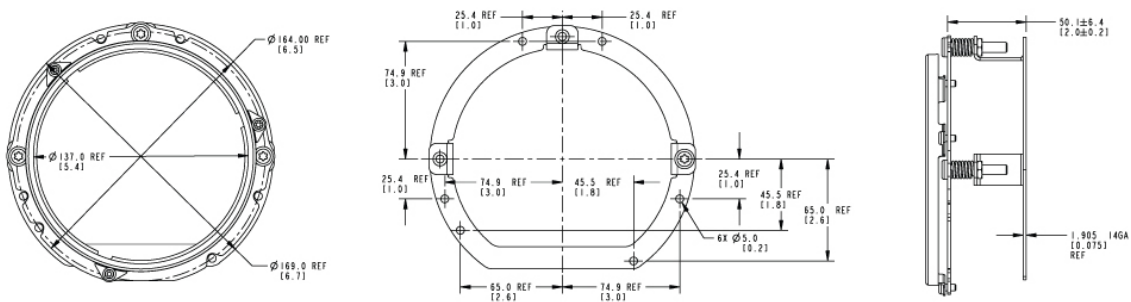

### Description

Model 8630 - Mounting Assembly -  
Single Ring Kit to suit Fire Truck

## Product Dimensions