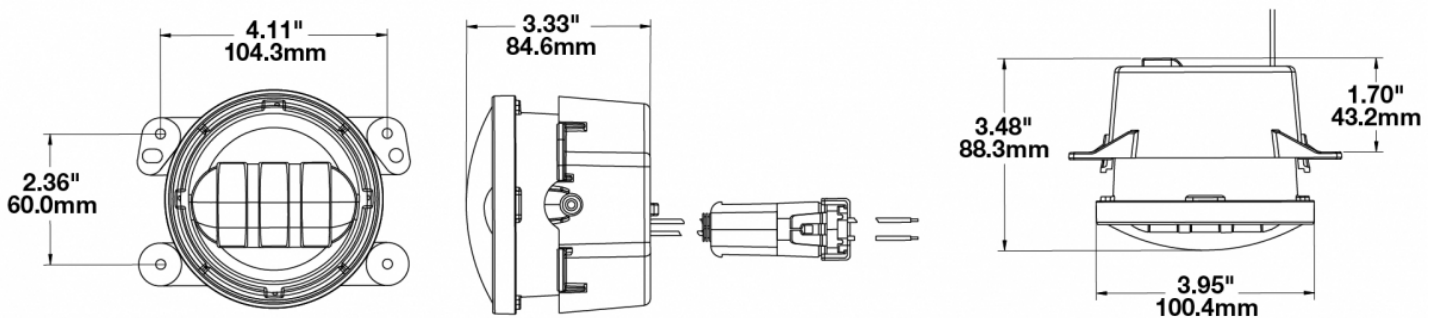

LED Jeep Fog Lights – Model 6145 J2

0554413

Product Information

Description	Model 6145 J2 - 12V LED Fog Light Inserts (For Jeep) - Carbon
Height	100.08 mm / 3.94 in
Width	125.73 mm / 4.95 in
Depth	88.39 mm / 3.48 in
Shape	Round
Outer Lens Material	Hardcoated Polycarbonate
Outer Lens Color	Clear
Housing Material	Die-Cast Aluminum
Housing Color	Black
Retrofits	Jeep, Dodge, PT and Chrysler
Minimum Operating Temperature	-40 °C
Maximum Operating Temperature	65 °C
Mating Connector	Packard 12059183
Shipping Weight	2.30 lbs / 1.04 kgs

Product Dimensions

Electrical Specifications

Input Voltage	12V DC
Operating Voltage	10-15V DC
Red Wire	Positive
Black Wire	Negative
Current Draw	1.60A @ 12V DC

Photometric Specifications

Raw Lumen Output	1,080
Effective Lumen Output	610
Nominal LED Color Temperature	5000 K
Beam Pattern(s)	Forward Lighting - Fog