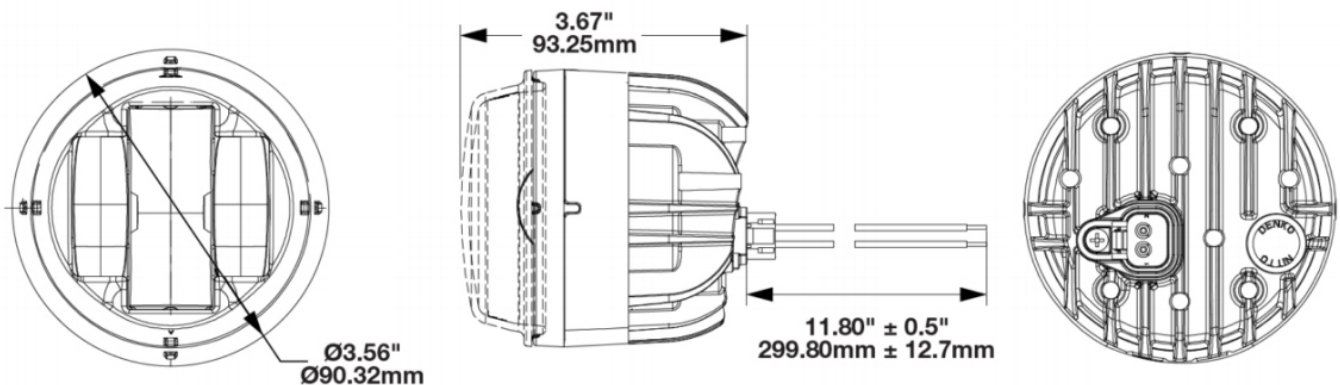

### Product Information

<b>Description</b>	Model 93 - 12/24V LED Low Beam
<b>Height</b>	90.00 mm / 3.54 in
<b>Width</b>	90.00 mm / 3.54 in
<b>Depth</b>	95.00 mm / 3.74 in
<b>Shape</b>	Round
<b>Outer Lens Material</b>	Polycarbonate
<b>Outer Lens Color</b>	Clear
<b>Housing Material</b>	Die-Cast Aluminum
<b>Housing Color</b>	Black
<b>Bezel Color</b>	Black
<b>Minimum Operating Temperature</b>	-40 °C
<b>Maximum Operating Temperature</b>	65 °C
<b>Connector or Wiring</b>	Deutsch DT04-2P
<b>Mating Connector</b>	Deutsch DT06-2S
<b>Product Weight</b>	1.00 lbs / 0.45 kgs
<b>Shipping Weight</b>	1.20 lbs / 0.54 kgs

### Product Dimensions

## Photometric Specifications

<b>Raw Lumen Output</b>	1,910
<b>Effective Lumen Output</b>	575
<b>Candela Output</b>	18,500
<b>Nominal LED Color Temperature</b>	5000 K
<b>Beam Pattern(s)</b>	Forward Lighting - Low Beam (ECE Left Hand)