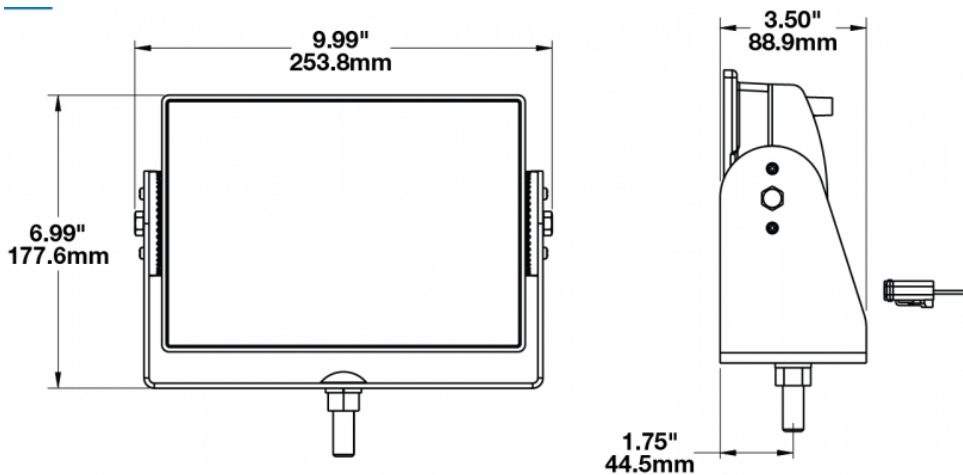

LED Work Light – Model 523

0551441

Product Information

Description	Model 523 - 12/24V LED Worklight - Narrow Flood Beam
Height	177.55 mm / 6.99 in
Width	253.75 mm / 9.99 in
Depth	88.90 mm / 3.5 in
Shape	Rectangular
Outer Lens Material	Glass
Outer Lens Color	Clear
Housing Material	Die-Cast Aluminum
Housing Color	Black
Mounting Hardware Description	(x1) 1/2"-Mounting Bolt
Mounting Type	Universal Pedestal Mount
Maximum Operating Temperature	65 °C
Connector or Wiring	Integrated 2-Pin Deutsch Weather-Proof Socket (DT04-2P)
Product Weight	6.72 lbs / 3.05 kgs
Shipping Weight	8.40 lbs / 3.81 kgs

Product Dimensions

Electrical Specifications

Input Voltage	12-24V AC
Current Draw	6.7A @ 12V AC 3.7A @ 24V AC

Photometric Specifications

Raw Lumen Output	8,100
Effective Lumen Output	3,900
Nominal LED Color Temperature	5000 K
Beam Pattern(s)	Forward Lighting - Flood (Narrow)

Model 523 - Narrow Flood Beam

Beam Measurements - 1 Lux

Lamp Mounting: 2.15m High -10° Down

Additional Specifications

IP Rating	IP67
Warranty	Please refer to the Warranty Statement which is available for download on the website
Pack Quantity	1