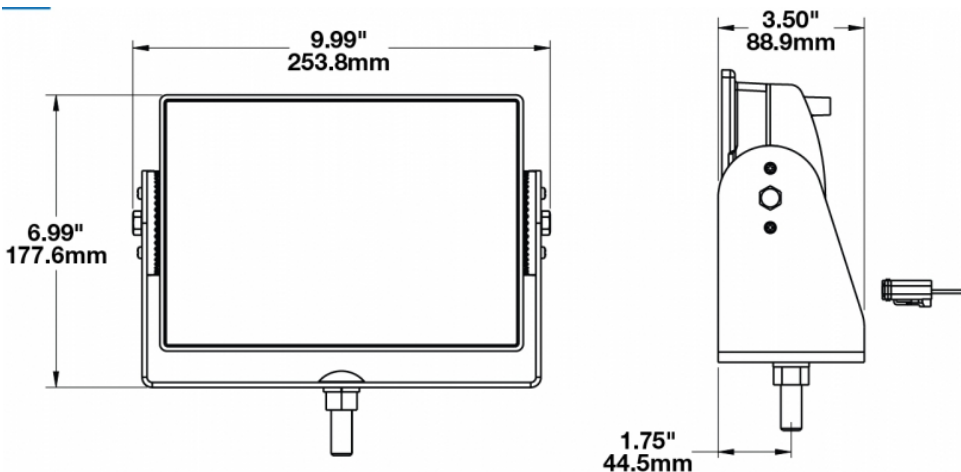

LED Work Light – Model 523

0551431

Product Information

Description	Model 523 - 12/24V LED Worklight - Medium Flood Beam
Height	177.55 mm / 6.99 in
Width	253.75 mm / 9.99 in
Depth	88.90 mm / 3.5 in
Shape	Rectangular
Outer Lens Material	Glass
Outer Lens Color	Clear
Housing Material	Die-Cast Aluminum
Housing Color	Black
Mounting Hardware Description	(x1) 1/2"-Mounting Bolt
Mounting Type	Universal Pedestal Mount
Maximum Operating Temperature	65 °C
Connector or Wiring	Integrated 2-Pin Deutsch Weather-Proof Socket (DT04-2P)
Product Weight	6.72 lbs / 3.05 kgs

Product Dimensions

Electrical Specifications

Input Voltage	12-24V DC
Current Draw	6.7A @ 12V DC 3.7A @ 24V DC

Photometric Specifications

Raw Lumen Output	8,100
Effective Lumen Output	3,900
Nominal LED Color Temperature	5000 K
Beam Pattern(s)	Forward Lighting - Flood (Medium)

Model 523 - Medium Flood Beam

Beam Measurements - 1 Lux

Lamp Mounting: 2.15m High -10° Down

Additional Specifications

IP Rating	IP67
Warranty	Please refer to the Warranty Statement which is available for download on the website
Pack Quantity	1