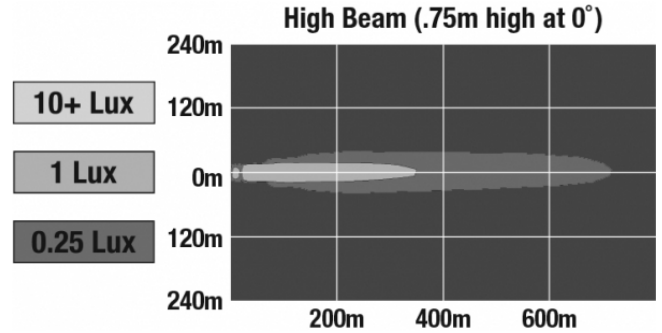

## Product Information

<b>Description</b>	Model 8710 - 12/24V LED Headlight Insert (High Beam Only) - Chrome
<b>Height</b>	177.80 mm / 7 in
<b>Width</b>	177.80 mm / 7 in
<b>Shape</b>	Round
<b>Outer Lens Material</b>	Polycarbonate
<b>Outer Lens Color</b>	Clear
<b>Housing Color</b>	Black
<b>Bezel Color</b>	Chrome
<b>Retrofits</b>	PAR 56 High Beam
<b>Minimum Operating Temperature</b>	-40 °C
<b>Maximum Operating Temperature</b>	66 °C
<b>Connector or Wiring</b>	H4
<b>Mating Connector</b>	AMP# 172615-2
<b>Product Weight</b>	2.20 lbs / 1 kgs
<b>Shipping Weight</b>	3.10 lbs / 1.41 kgs

## Photometric Specifications

<b>Raw Lumen Output</b>	3,300
<b>Effective Lumen Output</b>	1,440
<b>Candela Output</b>	133,000
<b>Nominal LED Color Temperature</b>	5000 K
<b>Beam Pattern(s)</b>	Forward Lighting - High Beam (ECE)