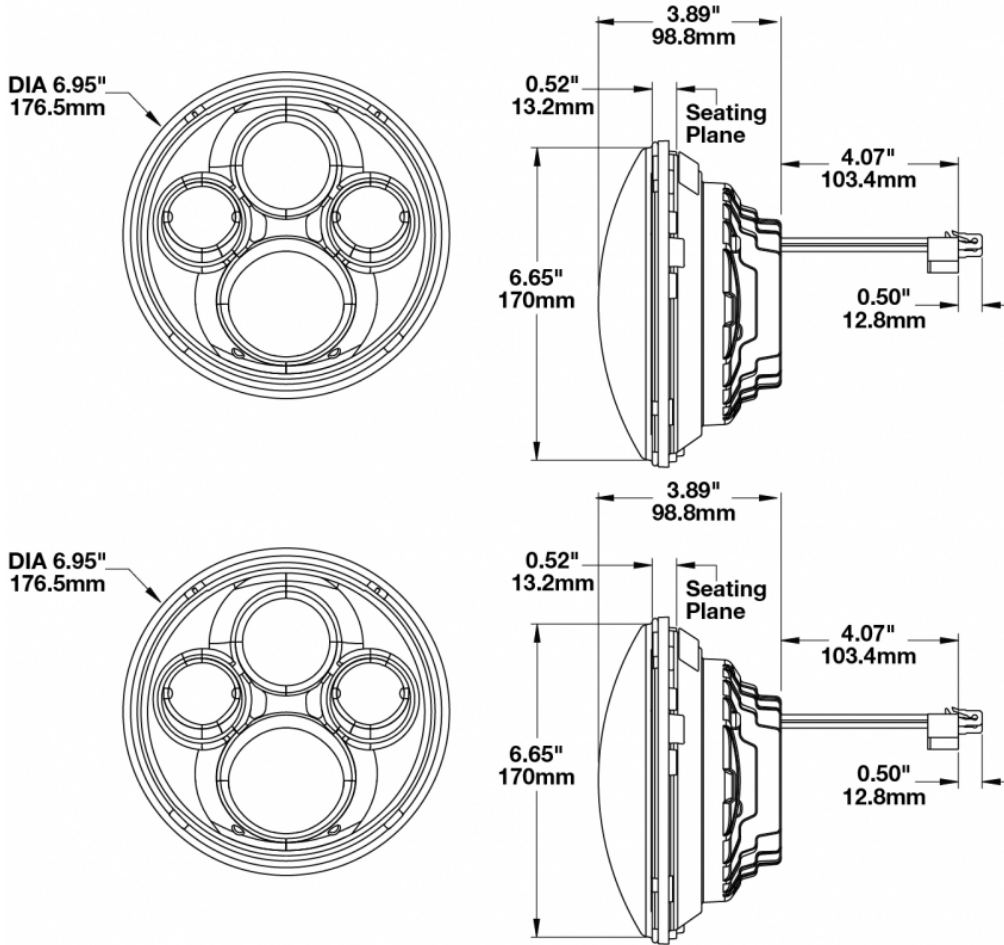

# LED High Beam Headlight – Model 8710

## Product Information

<b>Description</b>	Model 8710 - 12/24V LED Headlight Insert (High Beam Only) - Chrome
<b>Height</b>	177.80 mm / 7 in
<b>Width</b>	177.80 mm / 7 in
<b>Shape</b>	Round
<b>Outer Lens Material</b>	Polycarbonate
<b>Outer Lens Color</b>	Clear
<b>Housing Color</b>	Black
<b>Bezel Color</b>	Chrome
<b>Retrofits</b>	PAR 56 High Beam
<b>Minimum Operating Temperature</b>	-40 °C
<b>Maximum Operating Temperature</b>	66 °C
<b>Connector or Wiring</b>	H4
<b>Mating Connector</b>	AMP# 172615-2
<b>Product Weight</b>	2.20 lbs / 1 kgs
<b>Shipping Weight</b>	3.10 lbs / 1.41 kgs

Product Dimensions

Electrical Specifications

<b>Input Voltage</b>	12-24V DC
<b>Operating Voltage</b>	9-32V DC
<b>Black Wire</b>	Ground
<b>white Wire</b>	Positive
<b>Current Draw</b>	4.80A @ 12V DC 2.50A @ 24V DC

## Photometric Specifications

<b>Raw Lumen Output</b>	3,300
<b>Effective Lumen Output</b>	1,440
<b>Candela Output</b>	133,000
<b>Nominal LED Color Temperature</b>	5000 K
<b>Beam Pattern(s)</b>	Forward Lighting - High Beam (ECE)