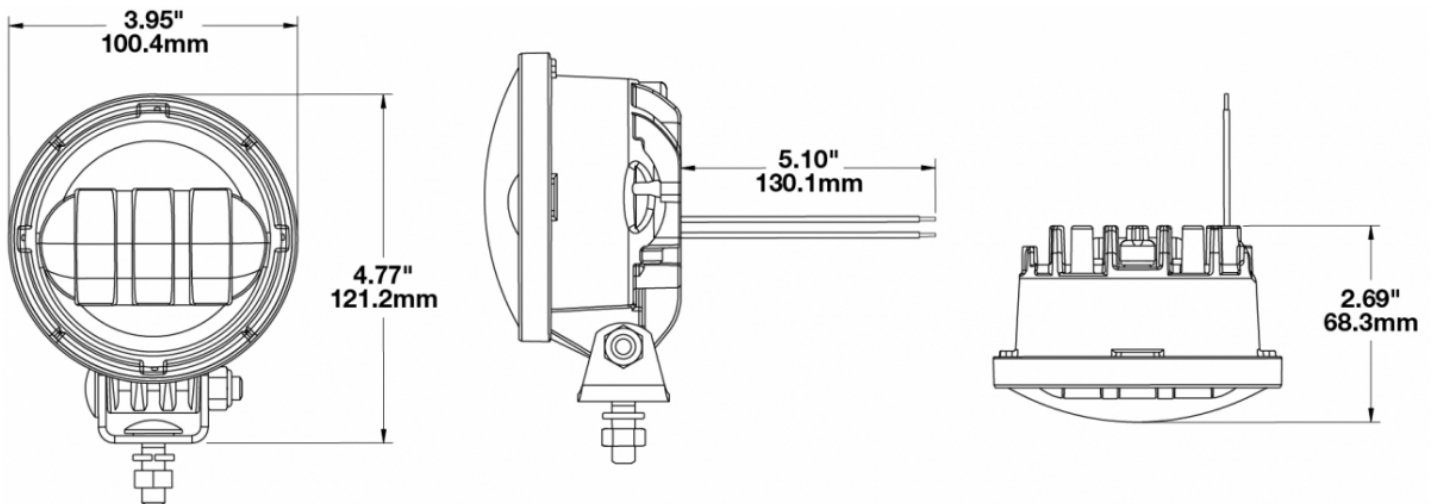

LED Fog Light - Model 6150

0547981

Product Information

Description	Model 6150 - 12V LED Pedestal Fog Light
Height	121.2 mm / 4.77 in
Width	100.4 mm / 3.95 in
Depth	68.3 mm / 2.69 in
Outer Lens Material	Hardcoated Polycarbonate
Housing Material	Die-Cast Aluminum
Housing Color	Black
Bezel Color	Black
Mounting Type	Universal Pedestal Mount
Connector or Wiring	Bare Wires

Product Dimensions

Electrical Specifications

Input Voltage	12V DC
Operating Voltage	12V DC
Red Wire	Positive
Black Wire	Negative
Current Draw	1.5A @ 12V DC

Photometric Specifications

Raw Lumen Output	1080
Effective Lumen Output	610
Beam Pattern(s)	Forward Lighting - Fog