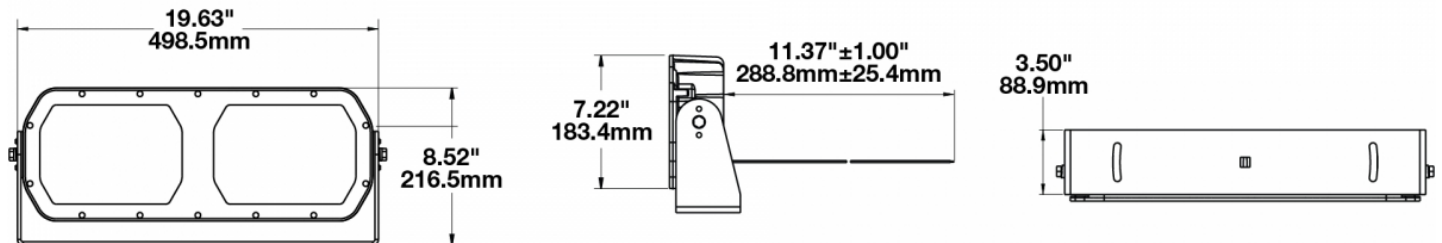

### Product Information

<b>Description</b>	Model 623 - 16/60V LED Worklight - Wide Flood
<b>Height</b>	216.41 mm / 8.52 in
<b>Width</b>	498.60 mm / 19.63 in
<b>Depth</b>	88.90 mm / 3.5 in
<b>Shape</b>	Rectangular
<b>Outer Lens Material</b>	Glass
<b>Outer Lens Color</b>	Clear
<b>Housing Material</b>	Die-Cast Aluminum
<b>Housing Color</b>	Black
<b>Mounting Type</b>	Universal Pedestal Mount
<b>Minimum Operating Temperature</b>	-40 °C
<b>Maximum Operating Temperature</b>	65 °C
<b>Product Weight</b>	18.00 lbs / 8.16 kgs
<b>Additional Information</b>	Wire Harness: SJ000W 6m Harness

### Product Dimensions

Beam Measurements - 1 Lux

Lamp Mounting: 2.15m High -10° Down