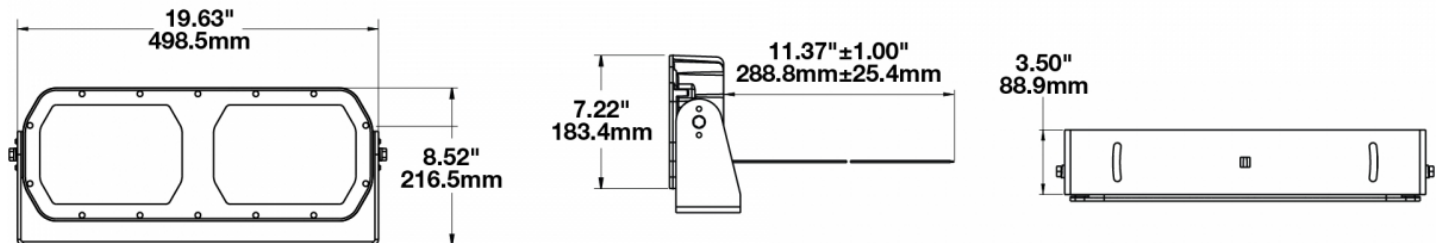

LED Work Light – Model 623

0546671

Product Information

Description	Model 623 - 16/60V LED Worklight - Narrow Flood
Height	216.41 mm / 8.52 in
Width	498.60 mm / 19.63 in
Depth	88.90 mm / 3.5 in
Shape	Rectangular
Outer Lens Material	Glass
Outer Lens Color	Clear
Housing Material	Die-Cast Aluminum
Housing Color	Black
Mounting Type	Universal Pedestal Mount
Minimum Operating Temperature	-40 °C
Maximum Operating Temperature	65 °C
Product Weight	18.00 lbs / 8.16 kgs
Additional Information	Wire Harness: SJ000W 6m Harness

Product Dimensions

Electrical Specifications

Input Voltage	24-48V DC
Operating Voltage	16-60V DC
Current Draw	10A @ 24V DC 5A @ 48V DC

Photometric Specifications

Raw Lumen Output	40,000
Effective Lumen Output	20,000
Nominal LED Color Temperature	5700 K
Beam Pattern(s)	Forward Lighting - Flood (Narrow)