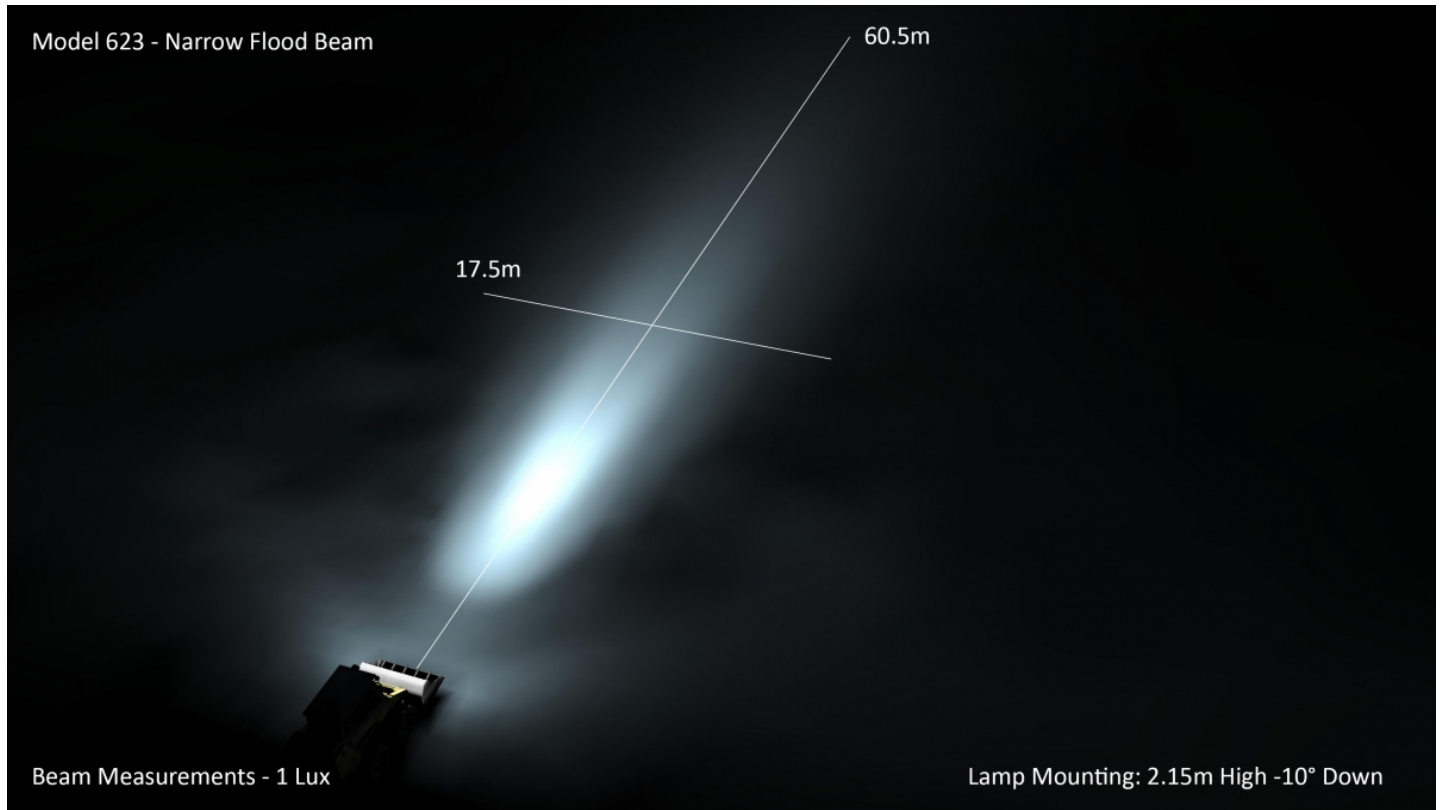

LED Work Light – Model 623

0546671

Product Information

Description	Model 623 - 16/60V LED Worklight - Narrow Flood
Height	216.41 mm / 8.52 in
Width	498.60 mm / 19.63 in
Depth	88.90 mm / 3.5 in
Shape	Rectangular
Outer Lens Material	Glass
Outer Lens Color	Clear
Housing Material	Die-Cast Aluminum
Housing Color	Black
Mounting Type	Universal Pedestal Mount
Minimum Operating Temperature	-40 °C
Maximum Operating Temperature	65 °C
Product Weight	18.00 lbs / 8.16 kgs
Additional Information	Wire Harness: SJ000W 6m Harness

Product Dimensions

Electrical Specifications

Input Voltage	24-48V DC
Operating Voltage	16-60V DC
Current Draw	10A @ 24V DC 5A @ 48V DC

Photometric Specifications

Raw Lumen Output	40,000
Effective Lumen Output	20,000
Nominal LED Color Temperature	5700 K
Beam Pattern(s)	Forward Lighting - Flood (Narrow)