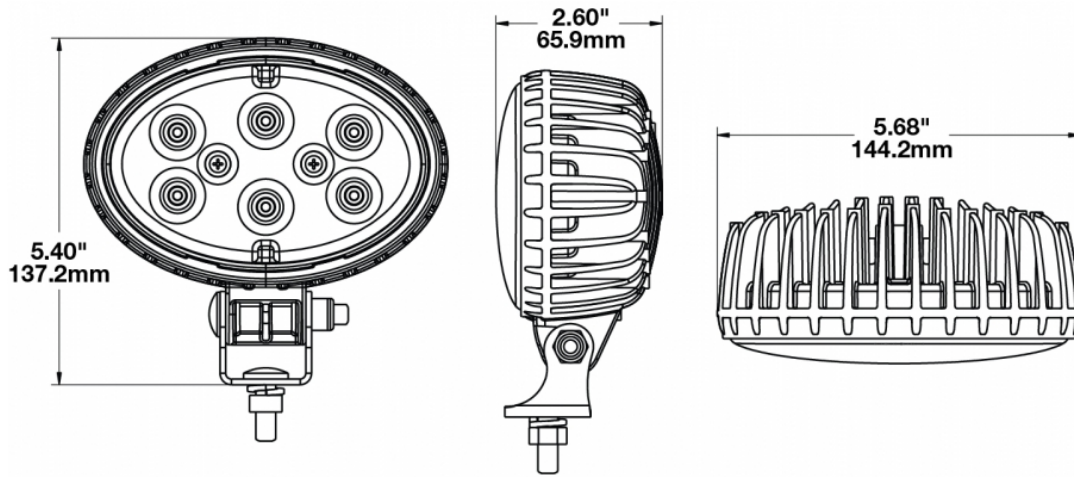

## Product Information

<b>Description</b>	Model 735 - 12/24V LED Worklight - Flood Beam
<b>Height</b>	137.16 mm / 5.4 in
<b>Width</b>	144.27 mm / 5.68 in
<b>Depth</b>	66.04 mm / 2.6 in
<b>Shape</b>	Oval
<b>Outer Lens Material</b>	Polycarbonate
<b>Outer Lens Color</b>	Clear
<b>Housing Material</b>	Die-Cast Aluminum
<b>Housing Color</b>	Black
<b>Mounting Hardware Description</b>	(x1) 5/16"-18 x 0.58" Mounting Bolt
<b>Mounting Type</b>	Universal Pedestal Mount
<b>Minimum Operating Temperature</b>	-40 °C
<b>Maximum Operating Temperature</b>	65 °C
<b>Connector or Wiring</b>	Integrated 2-Pin Deutsch Weather-Proof Socket (DT04-2P)
<b>Mating Connector</b>	2-Pin Deutsch Weather-Proof Plug (DT06-2S)
<b>Product Weight</b>	1.55 lbs / 0.7 kgs
<b>Shipping Weight</b>	1.87 lbs / 0.85 kgs

## Product Dimensions

Beam Measurements - 1 Lux

Lamp Mounting: 2.15m High -10° Down