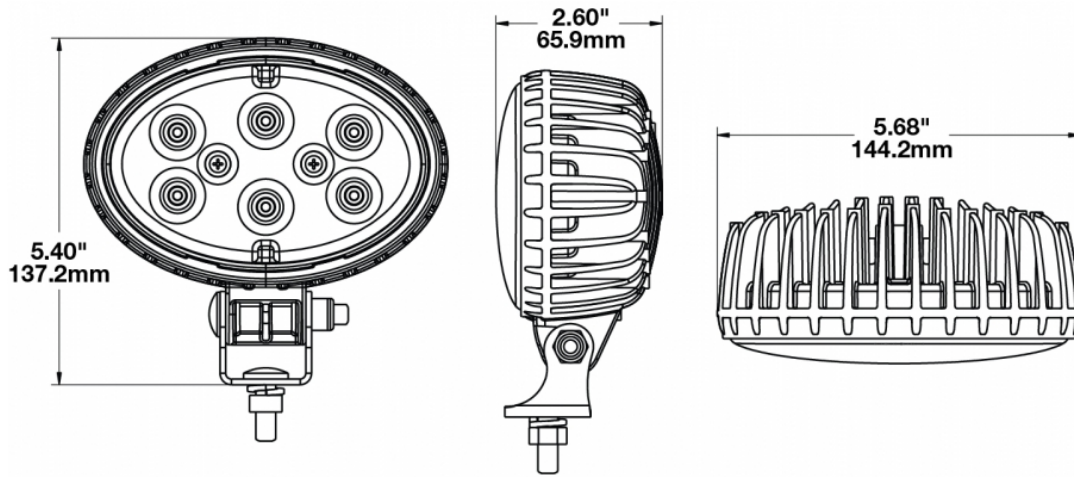

## Product Information

<b>Description</b>	Model 735 - 12/24V LED Worklight - Trap Beam
<b>Height</b>	137.16 mm / 5.4 in
<b>Width</b>	144.27 mm / 5.68 in
<b>Depth</b>	66.04 mm / 2.6 in
<b>Shape</b>	Oval
<b>Outer Lens Material</b>	Polycarbonate
<b>Outer Lens Color</b>	Clear
<b>Housing Material</b>	Die-Cast Aluminum
<b>Housing Color</b>	Black
<b>Mounting Hardware Description</b>	(x1) 5/16"-18 x 0.58" Mounting Bolt
<b>Mounting Type</b>	Universal Pedestal Mount
<b>Minimum Operating Temperature</b>	-40 °C
<b>Maximum Operating Temperature</b>	65 °C
<b>Connector or Wiring</b>	Integrated 2-Pin Deutsch Weather-Proof Socket (DT04-2P)
<b>Mating Connector</b>	2-Pin Deutsch Weather-Proof Plug (DT06-2S)
<b>Product Weight</b>	1.55 lbs / 0.7 kgs
<b>Shipping Weight</b>	1.87 lbs / 0.85 kgs

## Product Dimensions

Beam Measurements - 1 Lux

Lamp Mounting: 2.15m High -10° Down