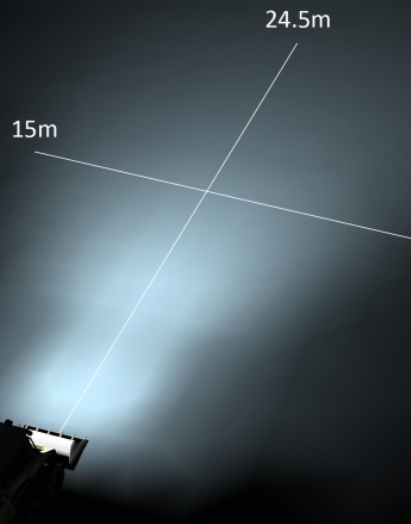

## Photometric Specifications

<b>Raw Lumen Output</b>	3,900
<b>Effective Lumen Output</b>	2,700
<b>Nominal LED Color Temperature</b>	5700 K
<b>Beam Pattern(s)</b>	Forward Lighting - Trapezoid

Model 735 - Trap Beam