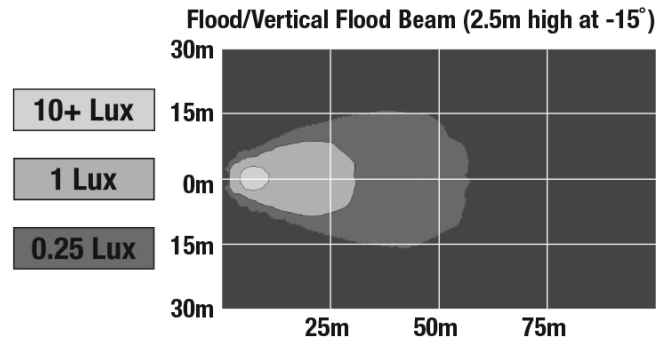

### Product Information

<b>Description</b>	Model 783XD - 12/48V LED Worklight - Vertical Flood Beam
<b>Height</b>	54.10 mm / 2.13 in
<b>Width</b>	169.67 mm / 6.68 in
<b>Depth</b>	45.21 mm / 1.78 in
<b>Outer Lens Material</b>	Polycarbonate
<b>Outer Lens Color</b>	Clear
<b>Housing Material</b>	Polycarbonate
<b>Housing Color</b>	Black
<b>Mounting Hardware Description</b>	(x1) 3/8"-16 x 1.5" Mounting Bolt
<b>Minimum Operating Temperature</b>	-40 °C
<b>Maximum Operating Temperature</b>	65 °C
<b>Connector or Wiring</b>	Integral DT04-2P
<b>Mating Connector</b>	Deutsch DT06-2S
<b>Product Weight</b>	1.00 lbs / 0.45 kgs
<b>Shipping Weight</b>	3.40 lbs / 1.54 kgs

### Product Dimensions

## Photometric Specifications

<b>Raw Lumen Output</b>	675
<b>Effective Lumen Output</b>	485
<b>Candela Output</b>	1,409
<b>Nominal LED Color Temperature</b>	5000 K
<b>Beam Pattern(s)</b>	Forward Lighting - Flood (Vertical)