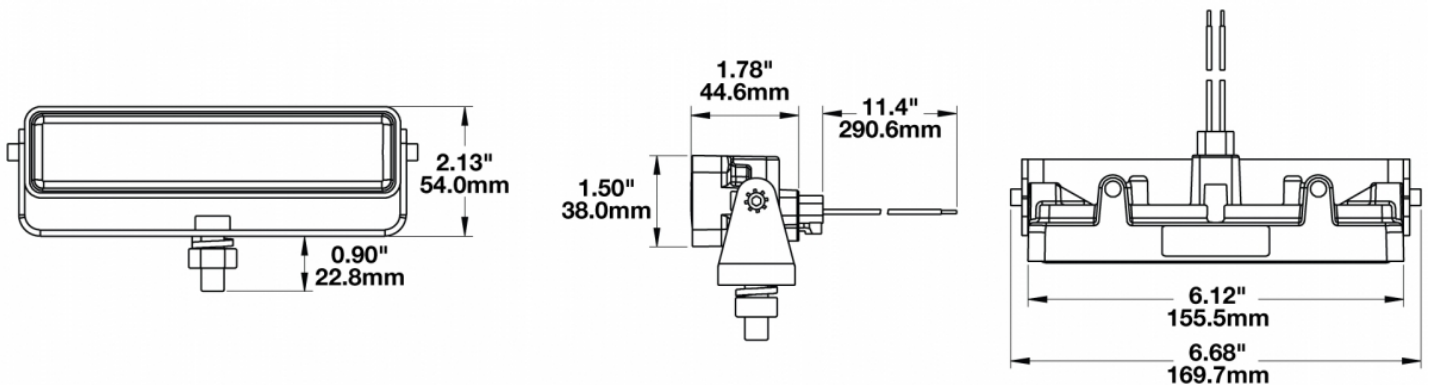

### Product Information

<b>Description</b>	Model 783XD - 12/48V LED Worklight - Vertical Flood Beam
<b>Height</b>	54.10 mm / 2.13 in
<b>Width</b>	169.67 mm / 6.68 in
<b>Depth</b>	45.21 mm / 1.78 in
<b>Outer Lens Material</b>	Polycarbonate
<b>Outer Lens Color</b>	Clear
<b>Housing Material</b>	Polycarbonate
<b>Housing Color</b>	Black
<b>Mounting Hardware Description</b>	(x1) 3/8"-16 x 1.5" Mounting Bolt
<b>Minimum Operating Temperature</b>	-40 °C
<b>Maximum Operating Temperature</b>	65 °C
<b>Connector or Wiring</b>	Integral DT04-2P
<b>Mating Connector</b>	Deutsch DT06-2S
<b>Product Weight</b>	1.00 lbs / 0.45 kgs
<b>Shipping Weight</b>	3.40 lbs / 1.54 kgs

### Product Dimensions

## Photometric Specifications

<b>Raw Lumen Output</b>	675
<b>Effective Lumen Output</b>	485
<b>Candela Output</b>	1,409
<b>Nominal LED Color Temperature</b>	5000 K
<b>Beam Pattern(s)</b>	Forward Lighting - Flood (Vertical)