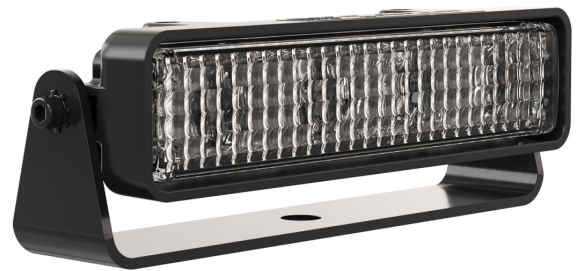

LED Work Light – Model 783 XD

1603391

Product Information

Description	Model 783XD - 12/48V LED Worklight - Flood Beam
Height	54.10 mm / 2.13 in
Width	169.67 mm / 6.68 in
Depth	45.21 mm / 1.78 in
Outer Lens Material	Polycarbonate
Outer Lens Color	Clear
Housing Material	Polycarbonate
Housing Color	Black
Mounting Hardware Description	(x1) 3/8"-16 x 1.5" Mounting Bolt
Minimum Operating Temperature	-40 °C
Maximum Operating Temperature	65 °C
Connector or Wiring	Integral DT04-2P
Mating Connector	Deutsch DT06-2S
Product Weight	1.00 lbs / 0.45 kgs
Shipping Weight	3.40 lbs / 1.54 kgs

Product Dimensions

Electrical Specifications

Input Voltage	12-48V DC
Operating Voltage	9-60V DC
Transient Spike Protection	330V Peak @ 1 HZ-100 Pulses
Red Wire	Positive
Black Wire	Negative
Current Draw	1.00A @ 12V DC (Flood) 0.50A @ 24V DC (Flood) 0.30A @ 36V DC (Flood) 0.25A @ 48V DC (Flood)

Photometric Specifications

Raw Lumen Output	675
Effective Lumen Output	485
Candela Output	1,409
Nominal LED Color Temperature	5000 K
Beam Pattern(s)	Forward Lighting - Flood (Medium)

Additional Specifications