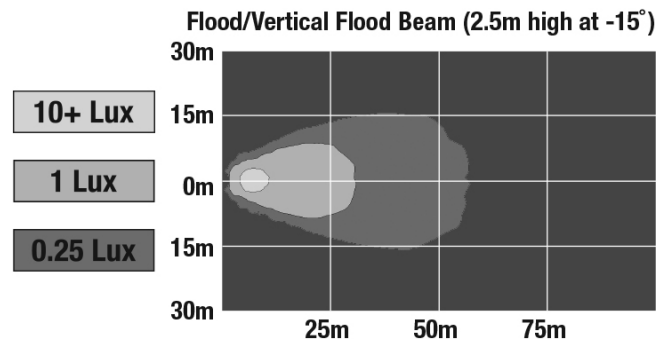

LED Work Light – Model 783 XD

1603391

Product Information

Description	Model 783XD - 12/48V LED Worklight - Flood Beam
Height	54.10 mm / 2.13 in
Width	169.67 mm / 6.68 in
Depth	45.21 mm / 1.78 in
Outer Lens Material	Polycarbonate
Outer Lens Color	Clear
Housing Material	Polycarbonate
Housing Color	Black
Mounting Hardware Description	(x1) 3/8"-16 x 1.5" Mounting Bolt
Minimum Operating Temperature	-40 °C
Maximum Operating Temperature	65 °C
Connector or Wiring	Integral DT04-2P
Mating Connector	Deutsch DT06-2S
Product Weight	1.00 lbs / 0.45 kgs
Shipping Weight	3.40 lbs / 1.54 kgs

Product Dimensions

Electrical Specifications

Input Voltage	12-48V DC
Operating Voltage	9-60V DC
Transient Spike Protection	330V Peak @ 1 HZ-100 Pulses
Red Wire	Positive
Black Wire	Negative
Current Draw	1.00A @ 12V DC (Flood) 0.50A @ 24V DC (Flood) 0.30A @ 36V DC (Flood) 0.25A @ 48V DC (Flood)

Photometric Specifications

Raw Lumen Output	675
Effective Lumen Output	485
Candela Output	1,409
Nominal LED Color Temperature	5000 K
Beam Pattern(s)	Forward Lighting - Flood (Medium)

Additional Specifications