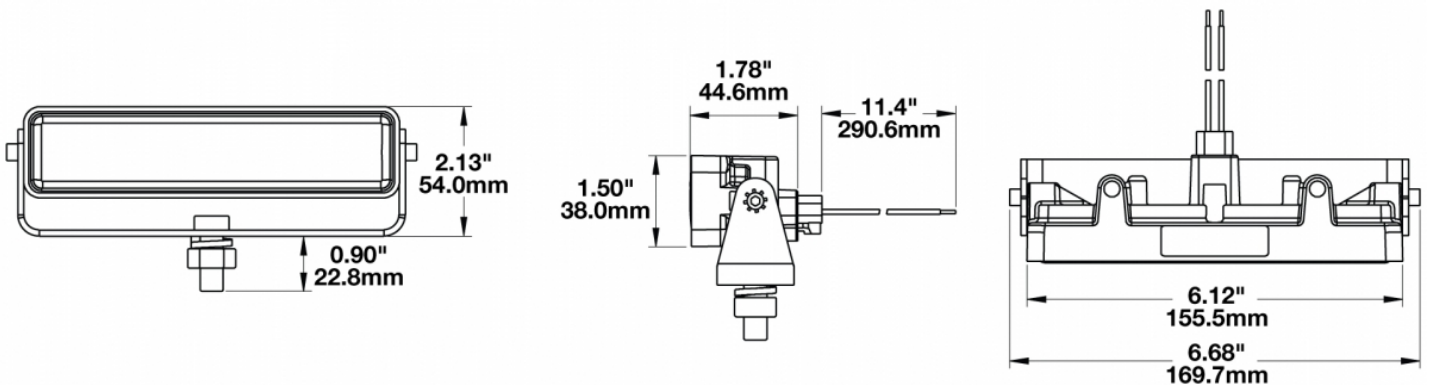

LED Work Light – Model 783 XD

1603391

Product Information

Description	Model 783XD - 12/48V LED Worklight - Flood Beam
Height	54.10 mm / 2.13 in
Width	169.67 mm / 6.68 in
Depth	45.21 mm / 1.78 in
Outer Lens Material	Polycarbonate
Outer Lens Color	Clear
Housing Material	Polycarbonate
Housing Color	Black
Mounting Hardware Description	(x1) 3/8"-16 x 1.5" Mounting Bolt
Minimum Operating Temperature	-40 °C
Maximum Operating Temperature	65 °C
Connector or Wiring	Integral DT04-2P
Mating Connector	Deutsch DT06-2S
Product Weight	1.00 lbs / 0.45 kgs
Shipping Weight	3.40 lbs / 1.54 kgs

Product Dimensions

Electrical Specifications

Input Voltage	12-48V DC
Operating Voltage	9-60V DC
Transient Spike Protection	330V Peak @ 1 HZ-100 Pulses
Red Wire	Positive
Black Wire	Negative
Current Draw	1.00A @ 12V DC (Flood) 0.50A @ 24V DC (Flood) 0.30A @ 36V DC (Flood) 0.25A @ 48V DC (Flood)

Photometric Specifications

Raw Lumen Output	675
Effective Lumen Output	485
Candela Output	1,409
Nominal LED Color Temperature	5000 K
Beam Pattern(s)	Forward Lighting - Flood (Medium)

Additional Specifications