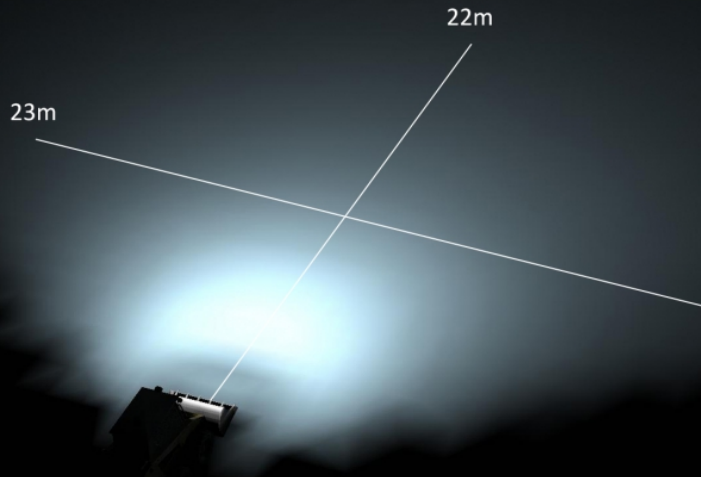

Electrical Specifications

Input Voltage	12V DC
Operating Voltage	12V DC
Red Wire	Positive
Black Wire	Negative
Current Draw	9.00A @ 12V DC

Photometric Specifications

Raw Lumen Output	9,000
Effective Lumen Output	5,500
Nominal LED Color Temperature	5700 K

Model 526 - Anti Glare Low Beam

Beam Measurements - 1 Lux

Lamp Mounting: 2.15m High -10° Down