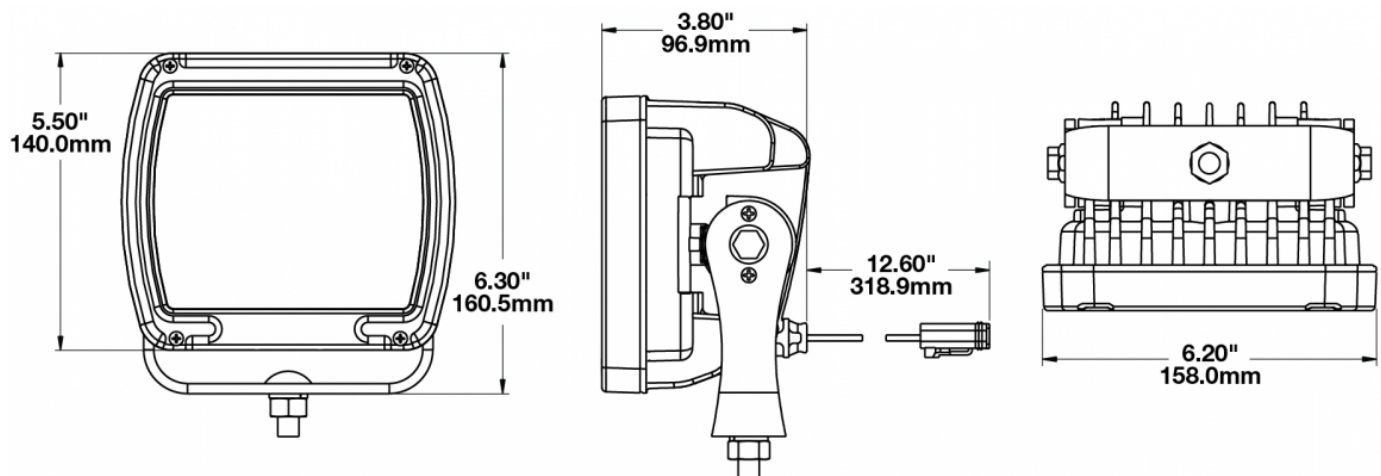

# LED Work Light – Model 526

### Product Information

<b>Description</b>	Model 526XL - 12V LED Worklight - Anti Glare Beam (Low Beam) (Yellow Housing)
<b>Height</b>	160.02 mm / 6.3 in
<b>Width</b>	157.48 mm / 6.2 in
<b>Depth</b>	96.52 mm / 3.8 in
<b>Shape</b>	Square
<b>Outer Lens Material</b>	Polycarbonate
<b>Outer Lens Color</b>	Clear
<b>Housing Material</b>	Die-Cast Aluminum
<b>Housing Color</b>	Yellow
<b>Mounting Hardware Description</b>	(x1) M10-1.5 x 25 Mounting Bolt
<b>Mounting Type</b>	Universal Pedestal Mount
<b>Minimum Operating Temperature</b>	-40 °C
<b>Maximum Operating Temperature</b>	65 °C
<b>Connector or Wiring</b>	iCONN Connector - iMATE23
<b>Product Weight</b>	4.50 lbs / 2.04 kgs
<b>Shipping Weight</b>	4.83 lbs / 2.19 kgs

### Product Dimensions

## Photometric Specifications

<b>Raw Lumen Output</b>	9,000
<b>Effective Lumen Output</b>	5,500
<b>Nominal LED Color Temperature</b>	5700 K